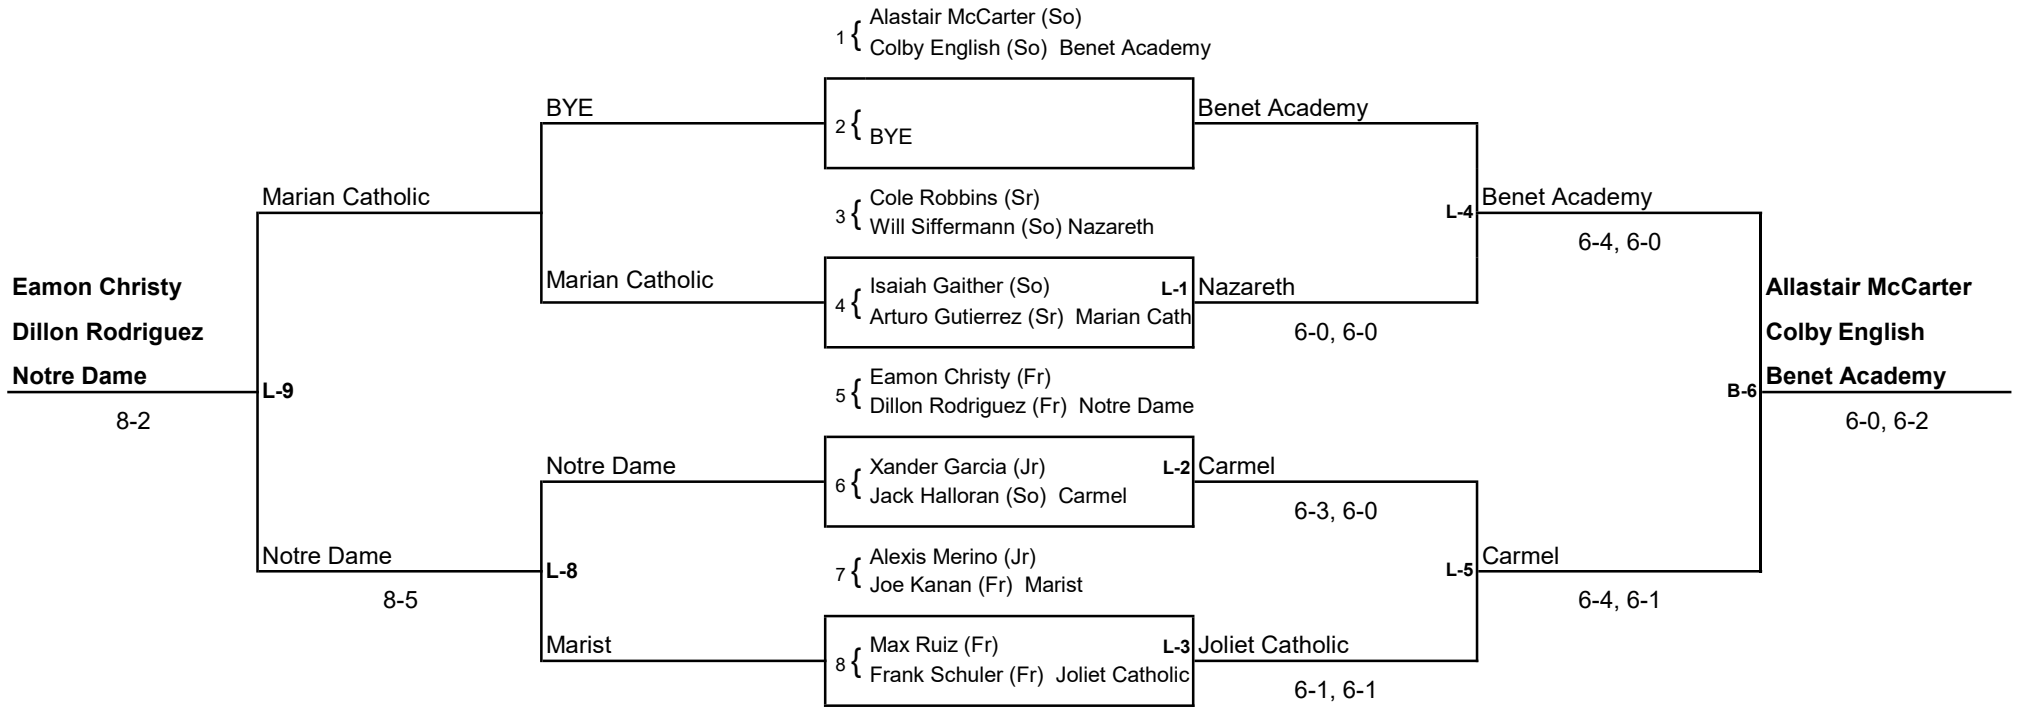

ESCC TENNIS CONFERENCE TOURNAMENT- 2024

JV 2nd Doubles

B--Benet

L--Lisle Community Park

Consolation

Championship

C2

C1

R1

R2

R3

SEEDS

1. McCarter-English, Benet Academy
2. Ruiz-Schuler, Notre Dame
3. Garcia-Halloran, Carmel
4. Robbins-Sifferman, Nazareth

Third Place