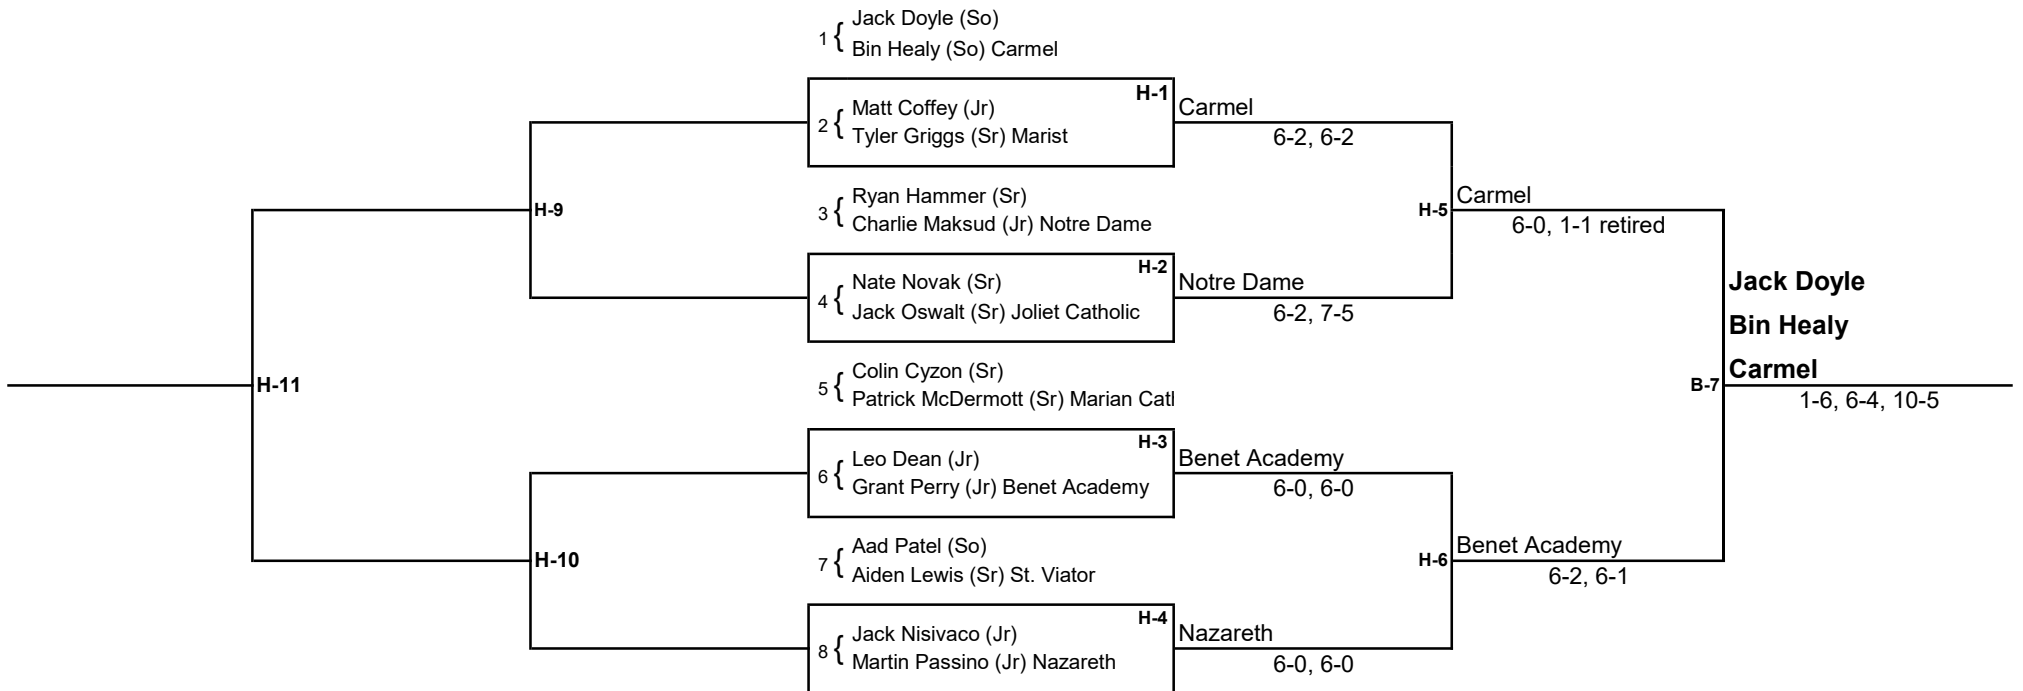

B--Benet
L--Lisle Community Park
H-Hobson Corners Park

Consolation

Championship

C2

C1

R1

R2

R3