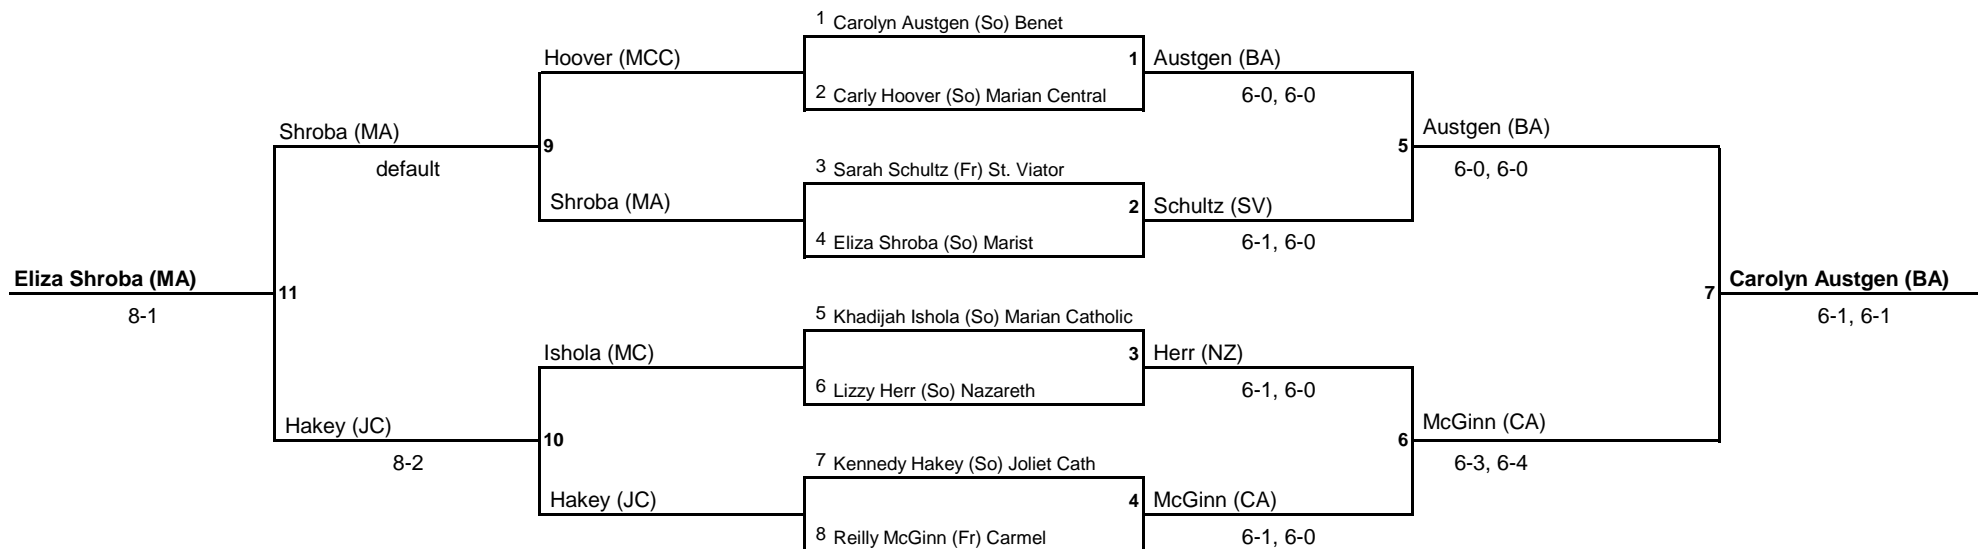

ESCC TENNIS CONFERENCE TOURNAMENT

Frosh-Soph 1st Singles

1. Carolyn Austgen, Benet

2. Reilly McGinn, Carmel

3. Lizzy Herr, Nazareth

4. Sarah Schultz, St. Viator

Consolation

Championship

C2

C1

R1

R2

R3

Third Place