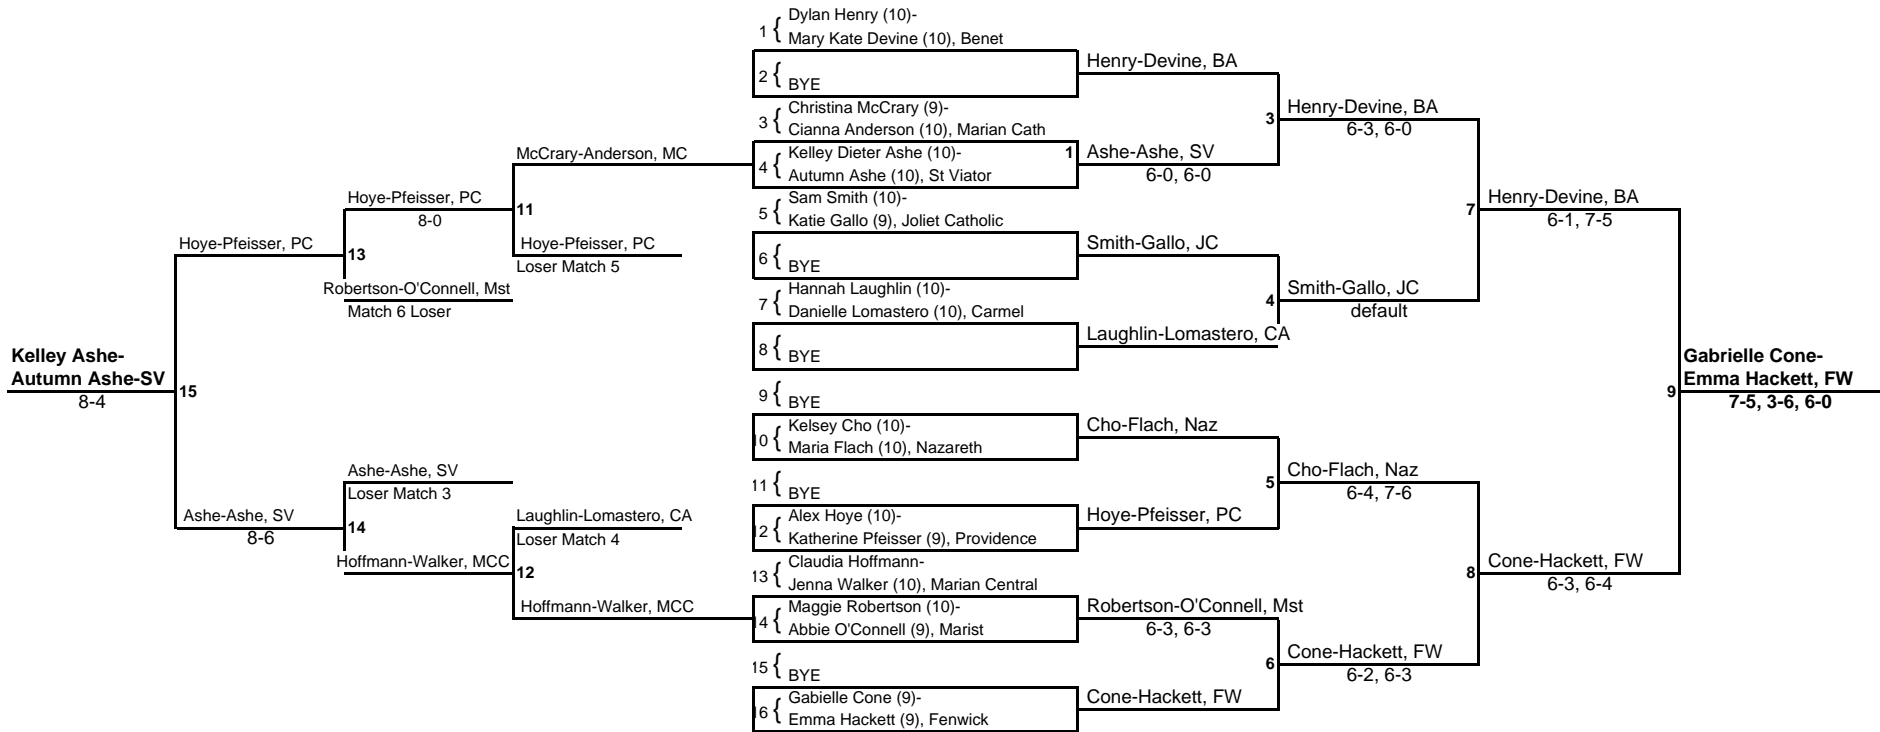

ESCC TENNIS CONFERENCE TOURNAMENT- 2014

Frosh-Soph

3rd Doubles

1. Benet- Dylan Henry (10) & MaryKate Devine (10)
2. Fenwick- Emma Hackett & Gabrielle Cone (9)
3. Nazareth- Kelsey Cho & Maria Flach (10)
4. Joliet Cath- Sam Smith (10) & Katie Gallo (9)

Consolation

C3 C2 C1 R1 R2 R3 R4

Third Place