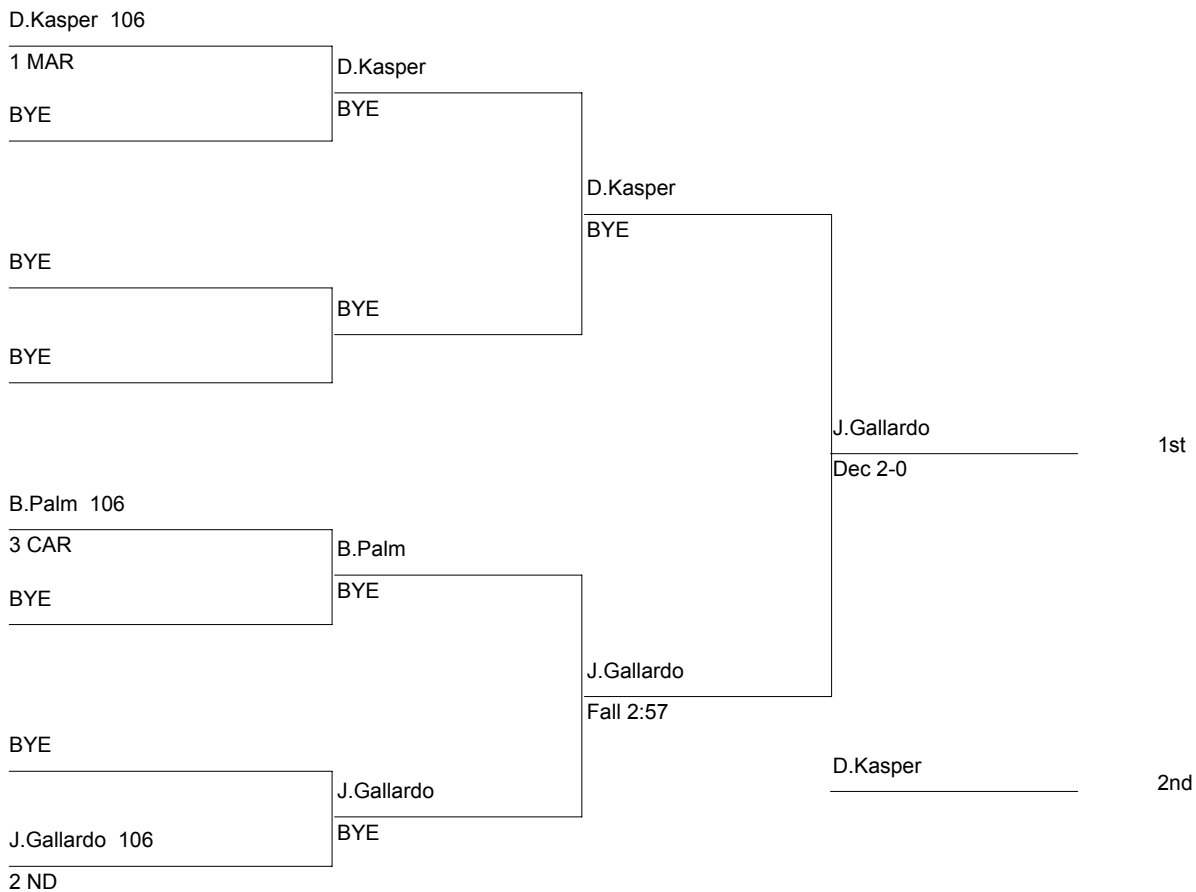

ESCC Varsity Championship

106

DIVISION: Varsity (14-19)

WT. GROUP: 106 lbs

Consolation

ESCC Varsity Championship

113

DIVISION: Varsity (14-19)