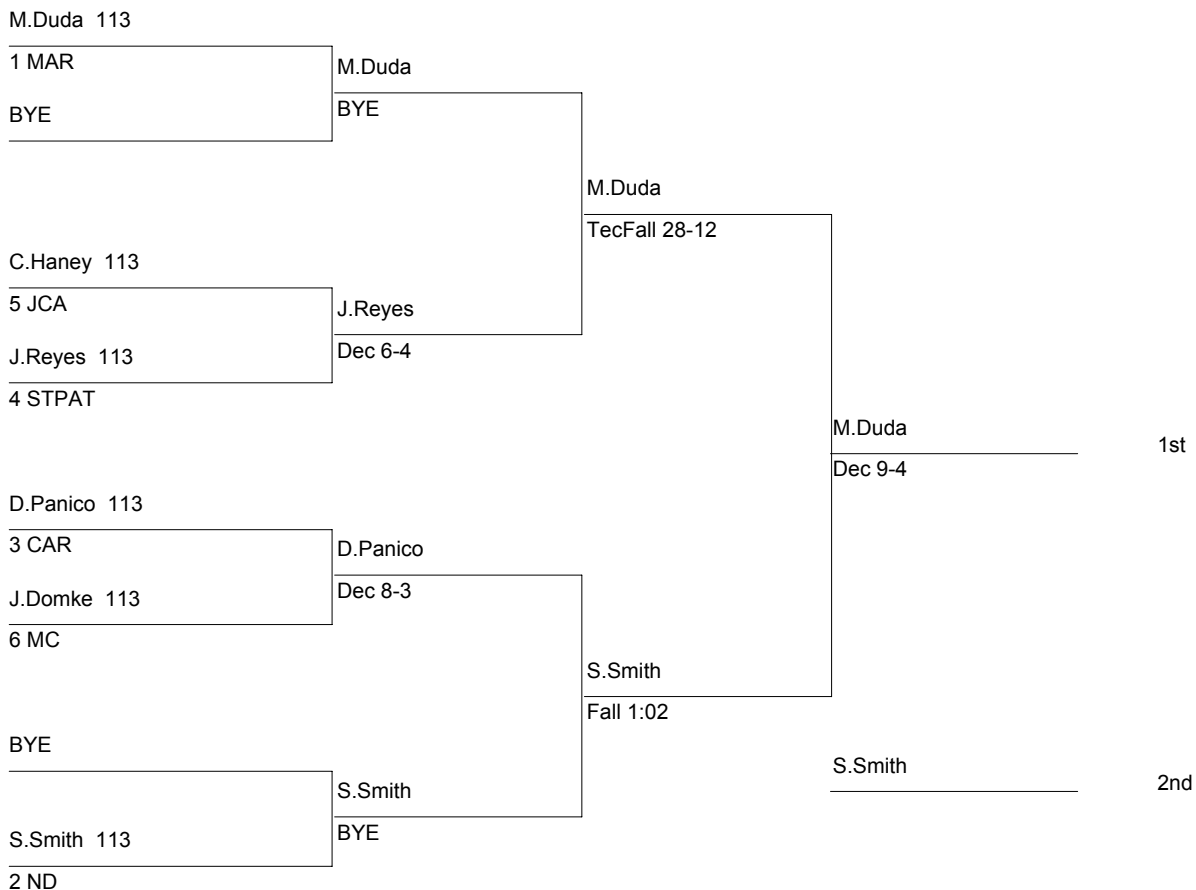

ESCC Varsity Championship

106

DIVISION: Varsity (14-19)

WT. GROUP: 106 lbs

Consolation

ESCC Varsity Championship

113

DIVISION: Varsity (14-19)

WT. GROUP: 113 lbs

Consolation

ESCC Varsity Championship

120

DIVISION: Varsity (14-19)

WT. GROUP: 120 lbs

Consolation

ESCC Varsity Championship

126

DIVISION: Varsity (14-19)

WT. GROUP: 126 lbs

Consolation

ESCC Varsity Championship

132

DIVISION: Varsity (14-19)

WT. GROUP: 132 lbs