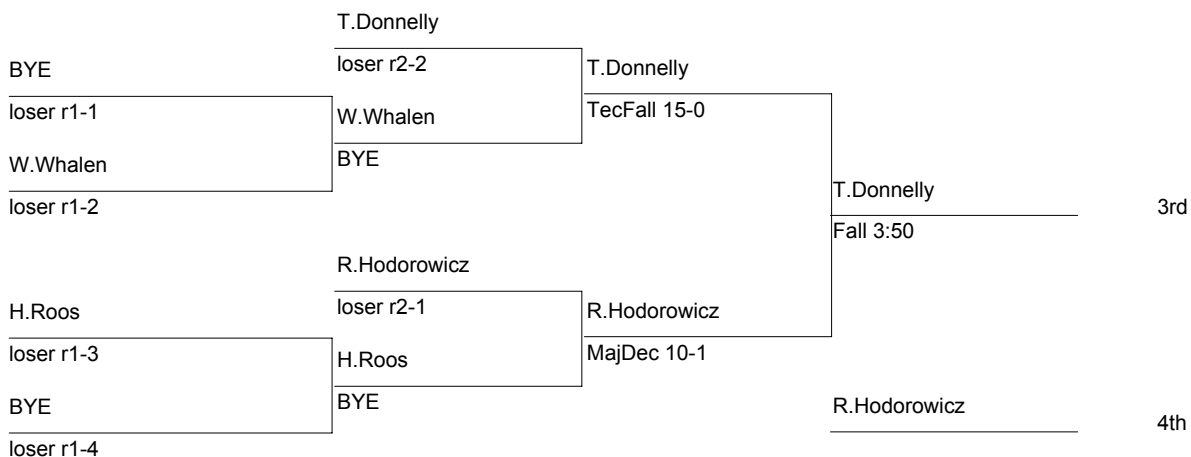

Consolation

ESCC Varsity Championship

138

DIVISION: Varsity (14-19)

WT. GROUP: 138 lbs

Consolation

ESCC Varsity Championship

145