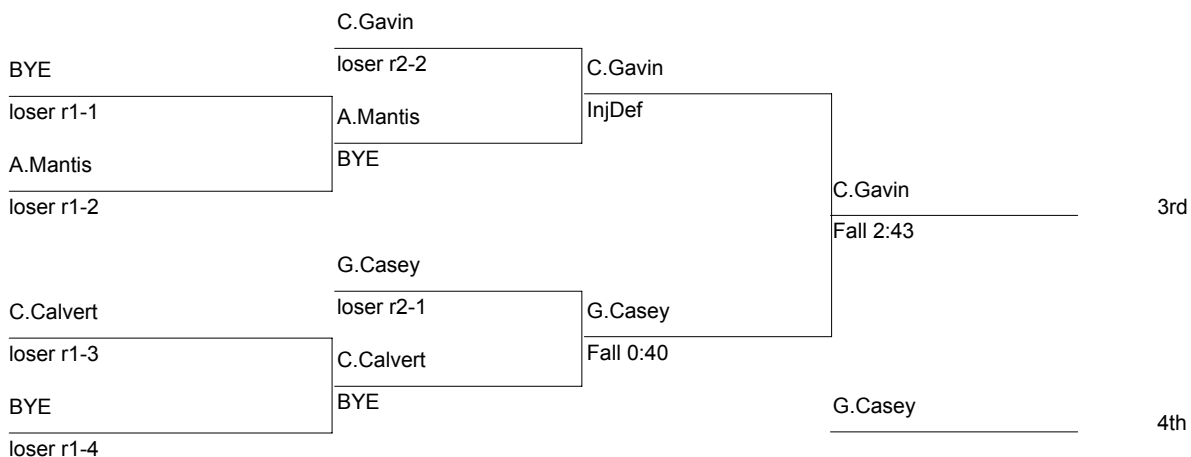

Consolation