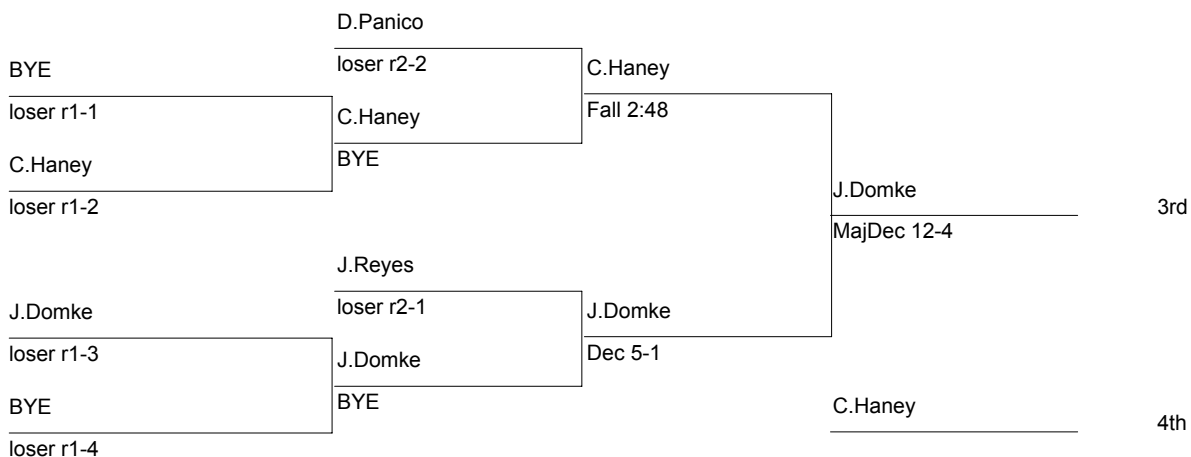

Consolation