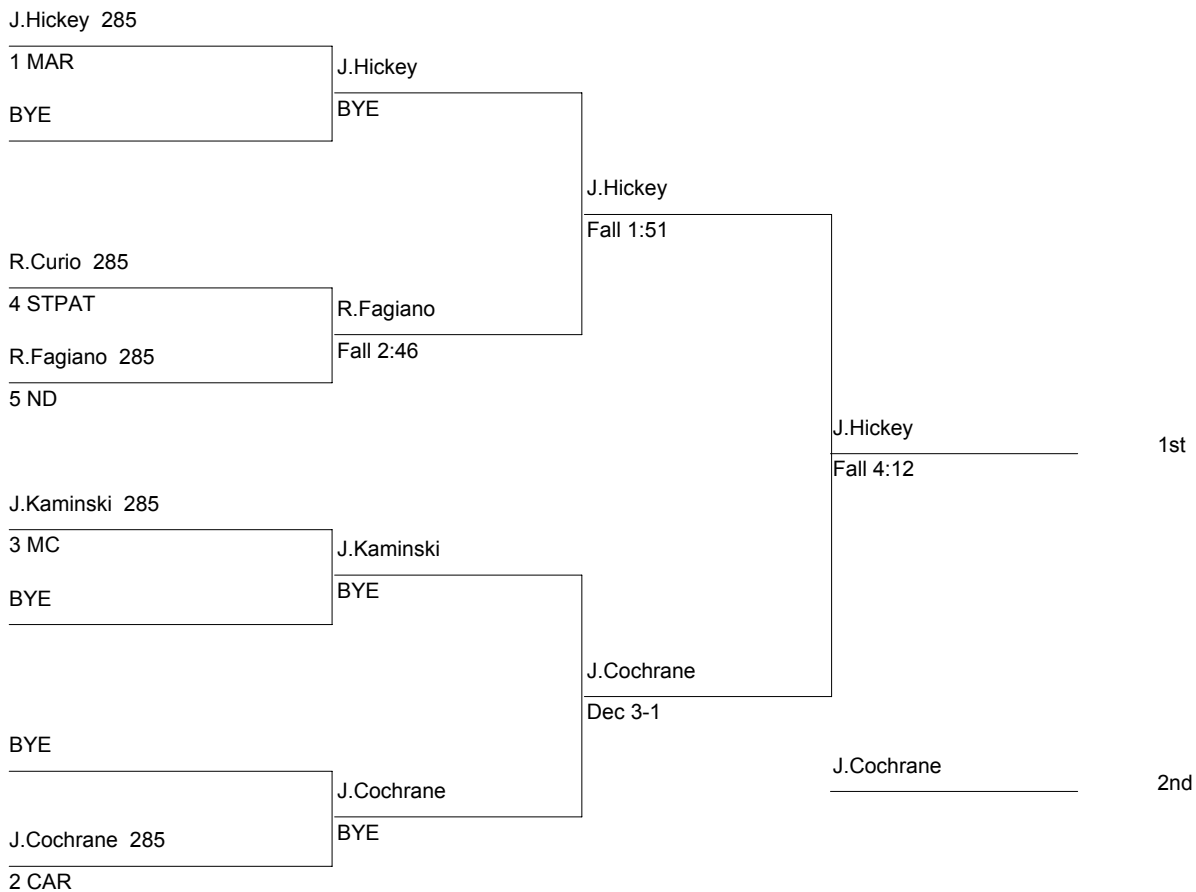

Consolation

ESCC Varsity Championship

285

DIVISION: Varsity (14-19)

WT. GROUP: 285 lbs

Consolation