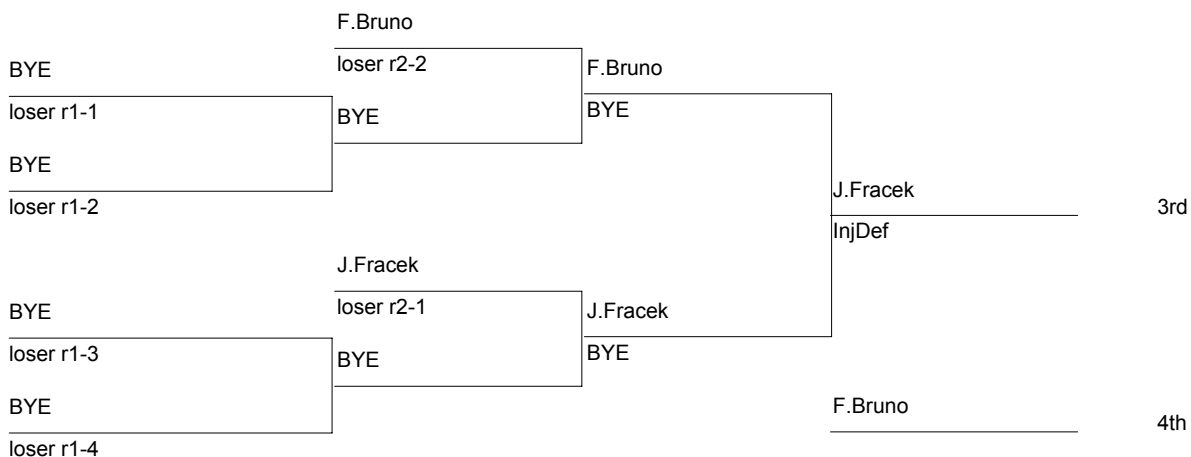

ESCC Varsity Championship

160

DIVISION: Varsity (14-19)

WT. GROUP: 160 lbs

Consolation

ESCC Varsity Championship

170

DIVISION: Varsity (14-19)