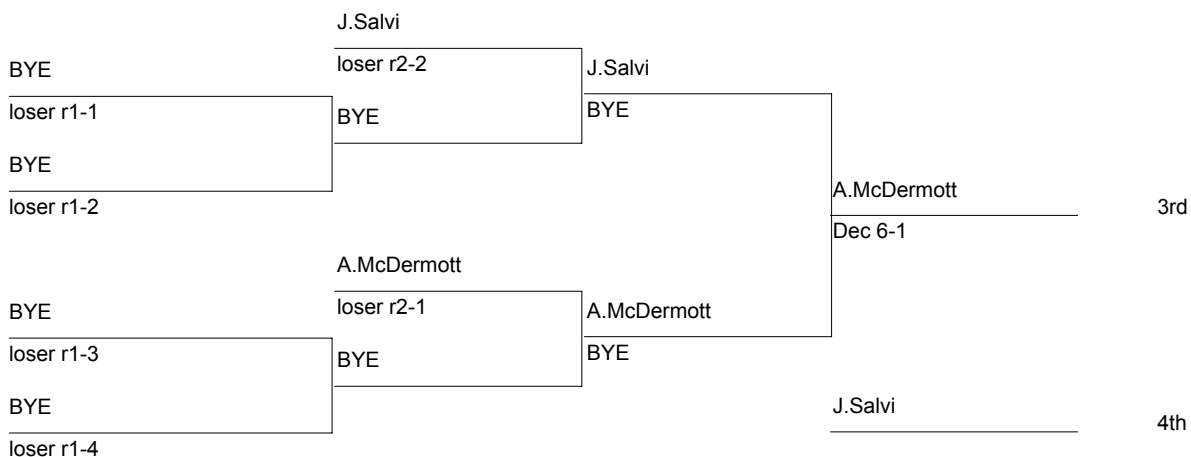

126

DIVISION: Varsity (14-19)

WT. GROUP: 126 lbs

Consolation

ESCC Varsity Championship

132

DIVISION: Varsity (14-19)

WT. GROUP: 132 lbs