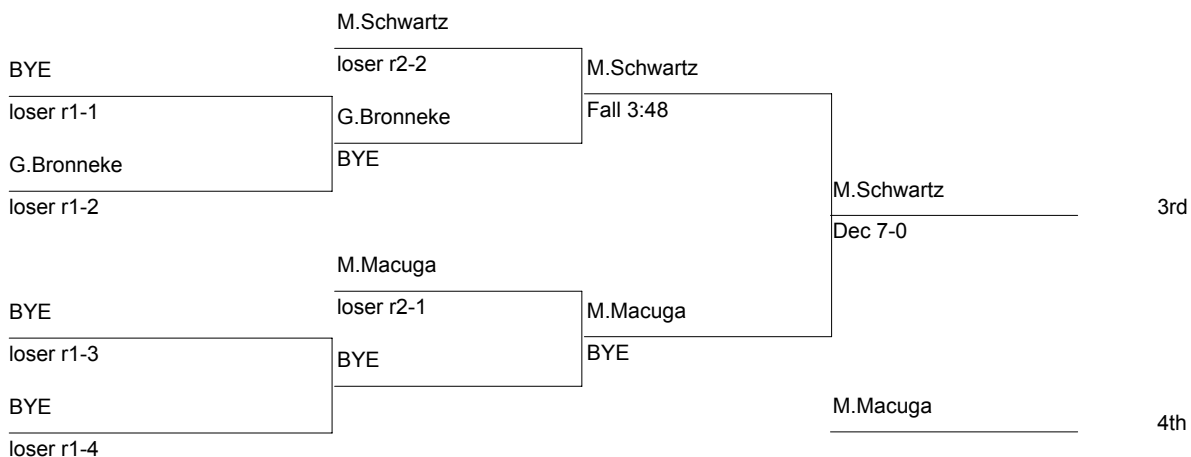

Consolation