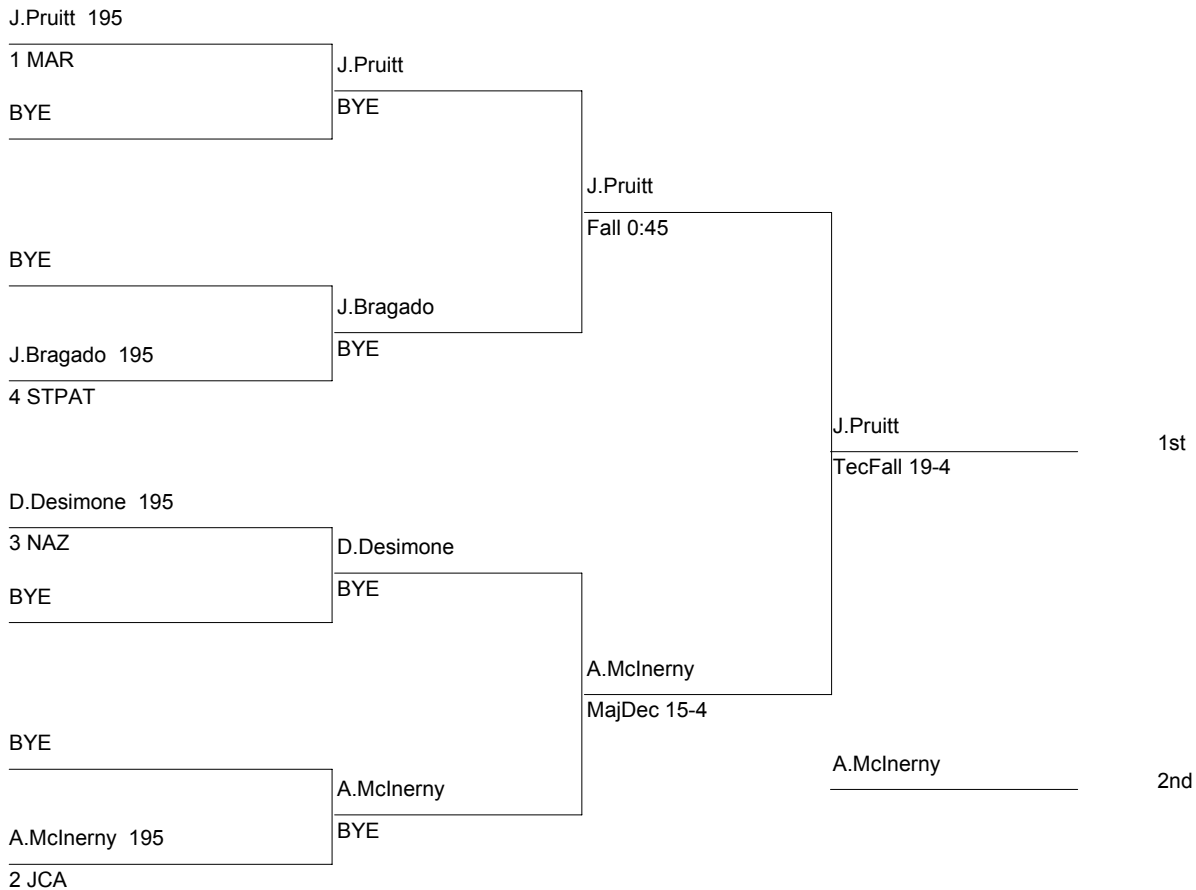

ESCC Varsity Championship

195

DIVISION: Varsity (14-19)

WT. GROUP: 195 lbs