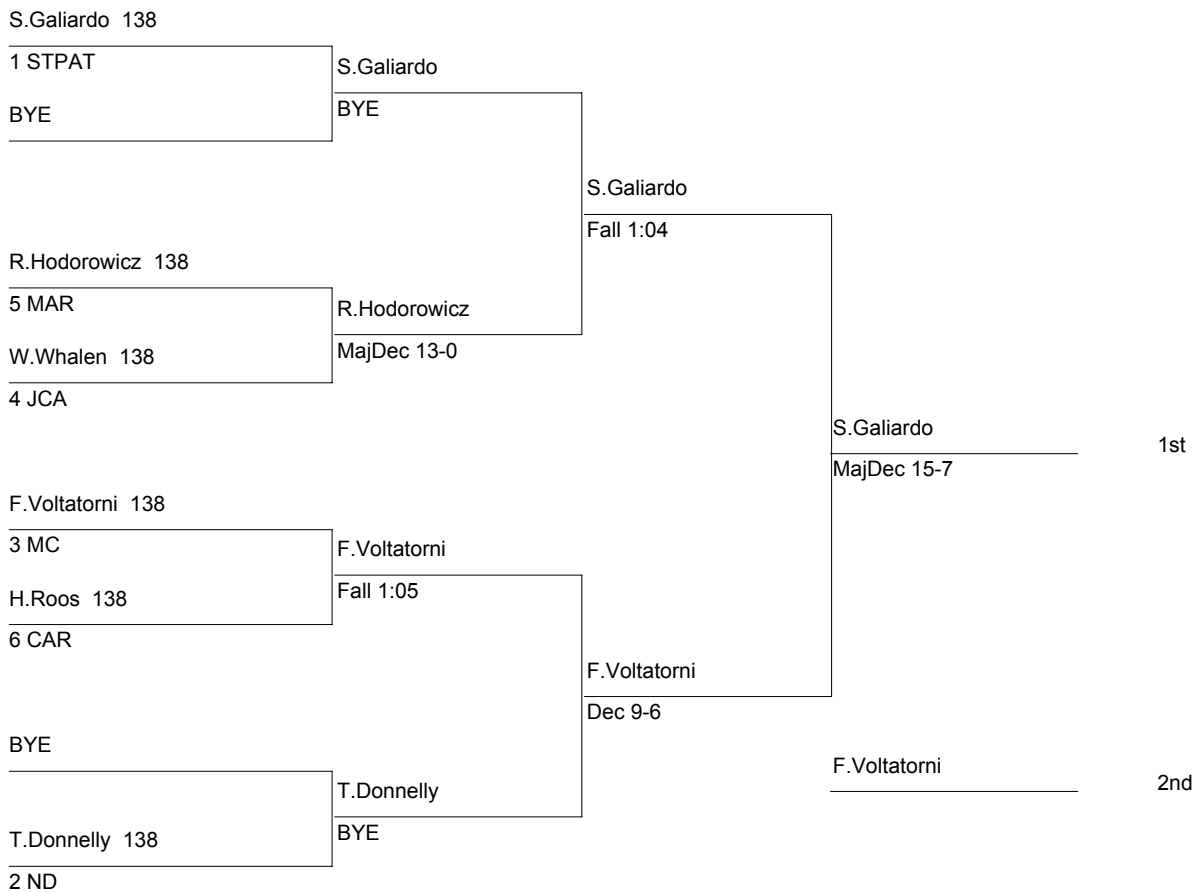

Consolation

ESCC Varsity Championship

138

DIVISION: Varsity (14-19)

WT. GROUP: 138 lbs

Consolation

ESCC Varsity Championship

145