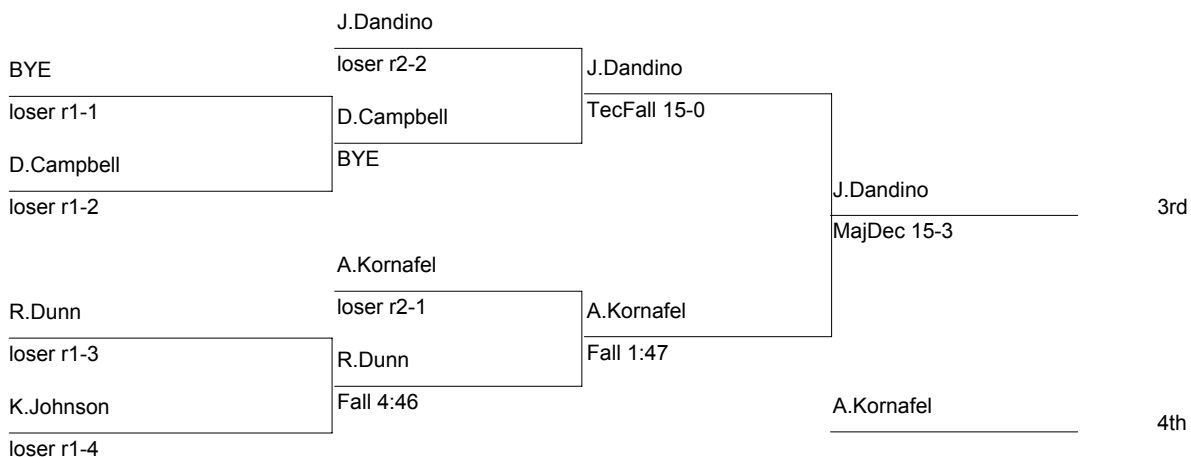

DIVISION: Varsity (14-19)

WT. GROUP: 145 lbs

Consolation

ESCC Varsity Championship

152

DIVISION: Varsity (14-19)

WT. GROUP: 152 lbs

Consolation