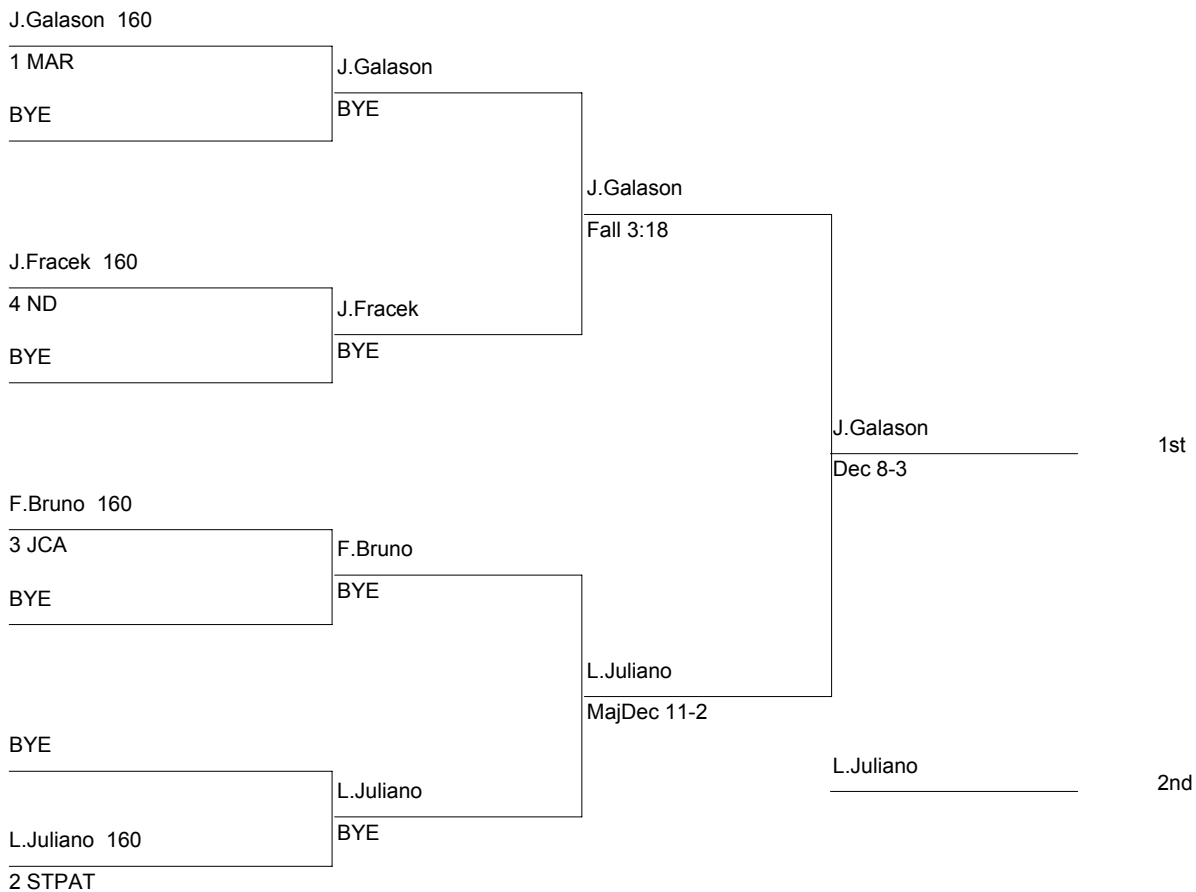

DIVISION: Varsity (14-19)

WT. GROUP: 145 lbs

Consolation

ESCC Varsity Championship

152

DIVISION: Varsity (14-19)

WT. GROUP: 152 lbs

Consolation

ESCC Varsity Championship

160

DIVISION: Varsity (14-19)

WT. GROUP: 160 lbs

Consolation

ESCC Varsity Championship

170

DIVISION: Varsity (14-19)