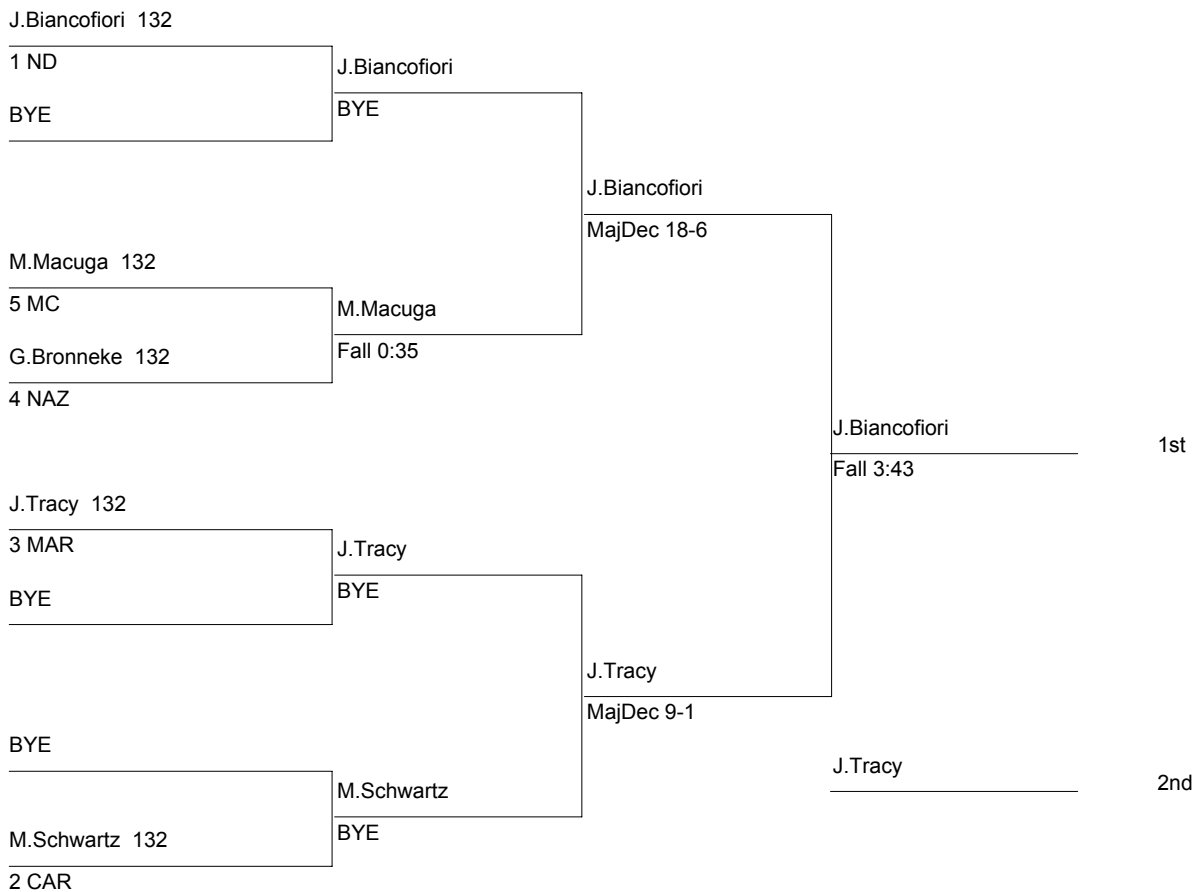

126

DIVISION: Varsity (14-19)

WT. GROUP: 126 lbs

Consolation

ESCC Varsity Championship

132

DIVISION: Varsity (14-19)

WT. GROUP: 132 lbs