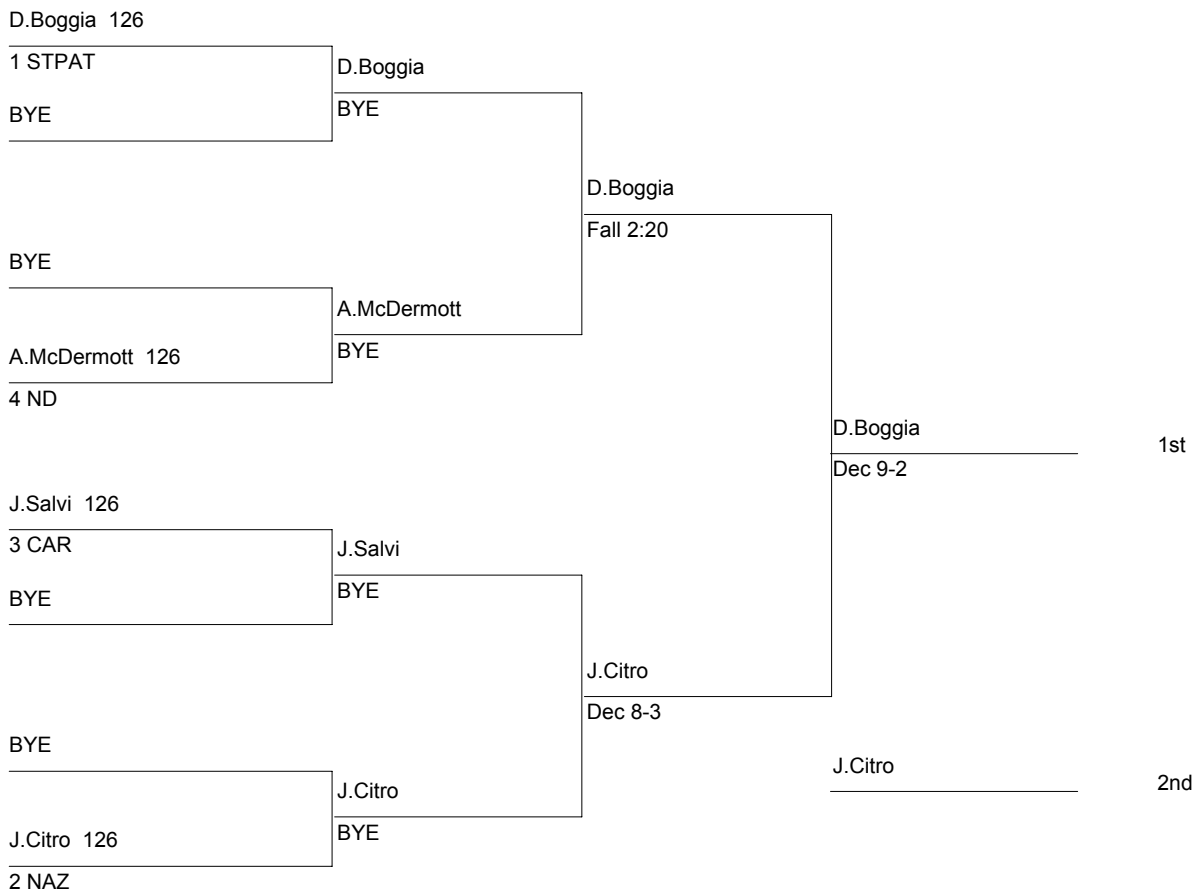

WT. GROUP: 113 lbs

Consolation

ESCC Varsity Championship

120

DIVISION: Varsity (14-19)

WT. GROUP: 120 lbs

Consolation

ESCC Varsity Championship

126

DIVISION: Varsity (14-19)

WT. GROUP: 126 lbs

Consolation

ESCC Varsity Championship

132

DIVISION: Varsity (14-19)

WT. GROUP: 132 lbs