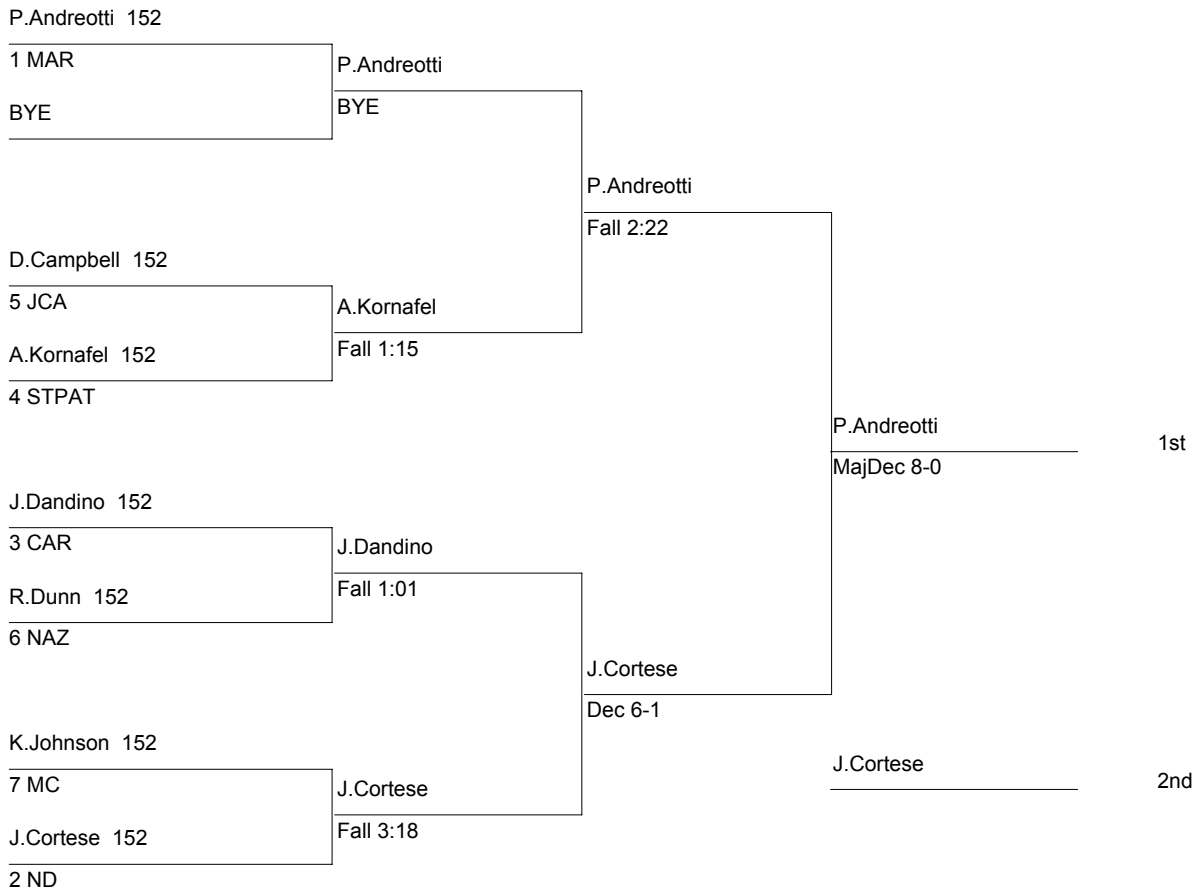

DIVISION: Varsity (14-19)

WT. GROUP: 145 lbs

Consolation

ESCC Varsity Championship

152

DIVISION: Varsity (14-19)

WT. GROUP: 152 lbs

Consolation

ESCC Varsity Championship

160

DIVISION: Varsity (14-19)

WT. GROUP: 160 lbs

Consolation

ESCC Varsity Championship

170

DIVISION: Varsity (14-19)