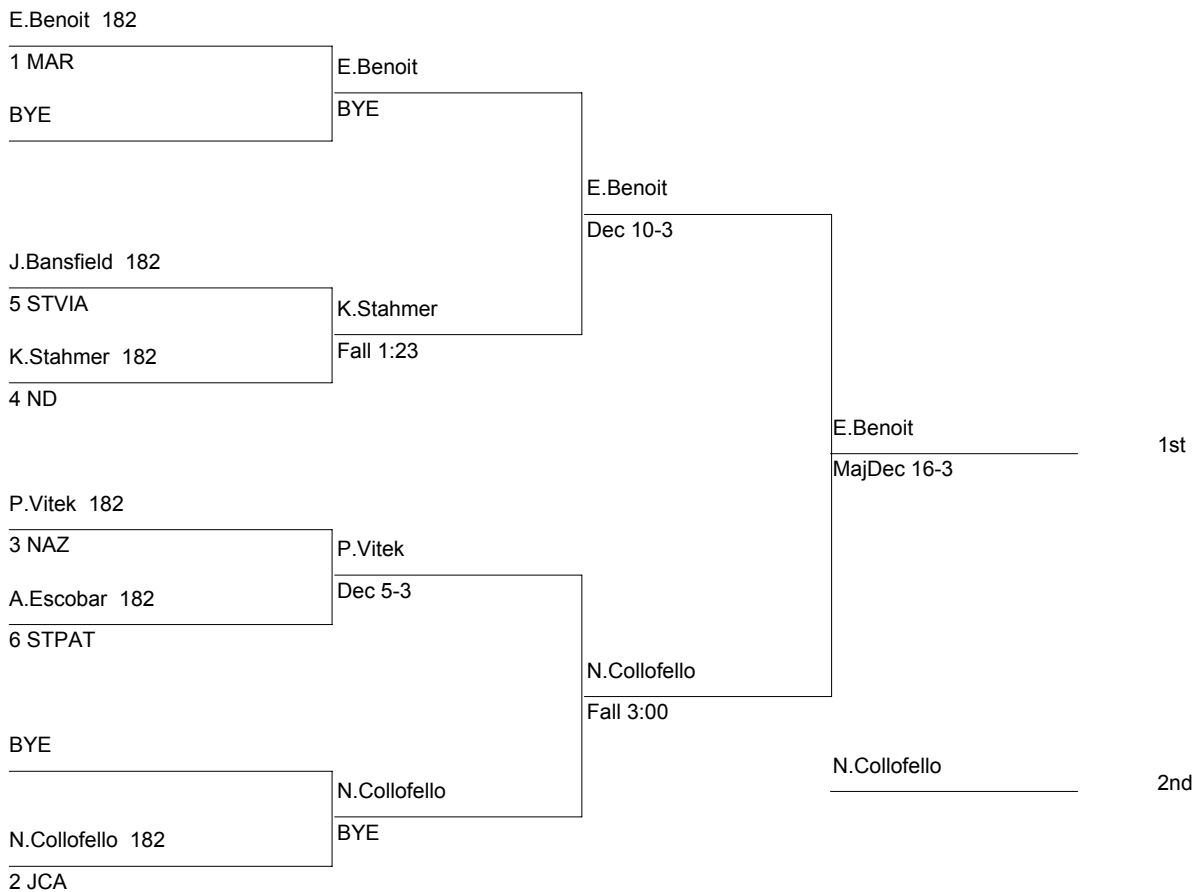

WT. GROUP: 170 lbs

Consolation

ESCC Varsity Championship

182

DIVISION: Varsity (14-19)

WT. GROUP: 182 lbs

Consolation

ESCC Varsity Championship