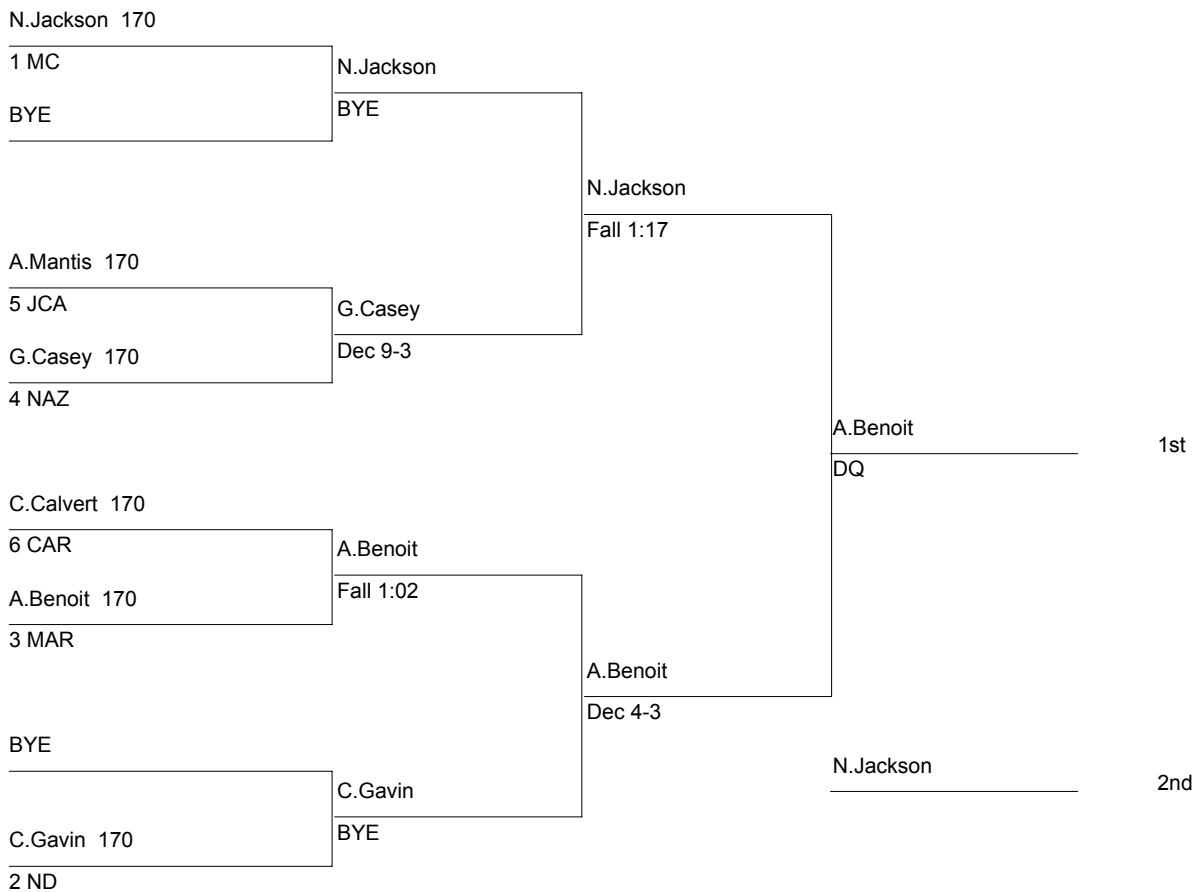

ESCC Varsity Championship

170

DIVISION: Varsity (14-19)

WT. GROUP: 170 lbs