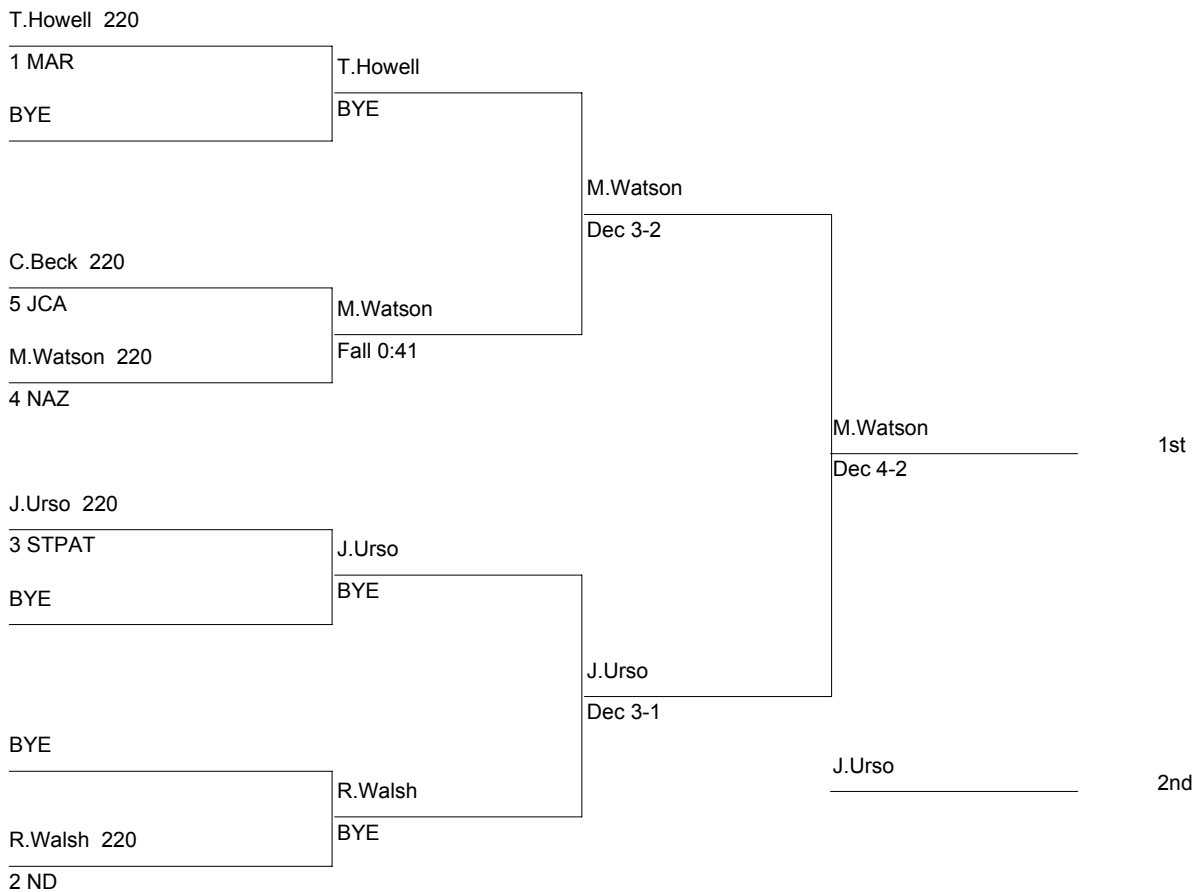

195

DIVISION: Varsity (14-19)

WT. GROUP: 195 lbs

Consolation

ESCC Varsity Championship

220

DIVISION: Varsity (14-19)

WT. GROUP: 220 lbs