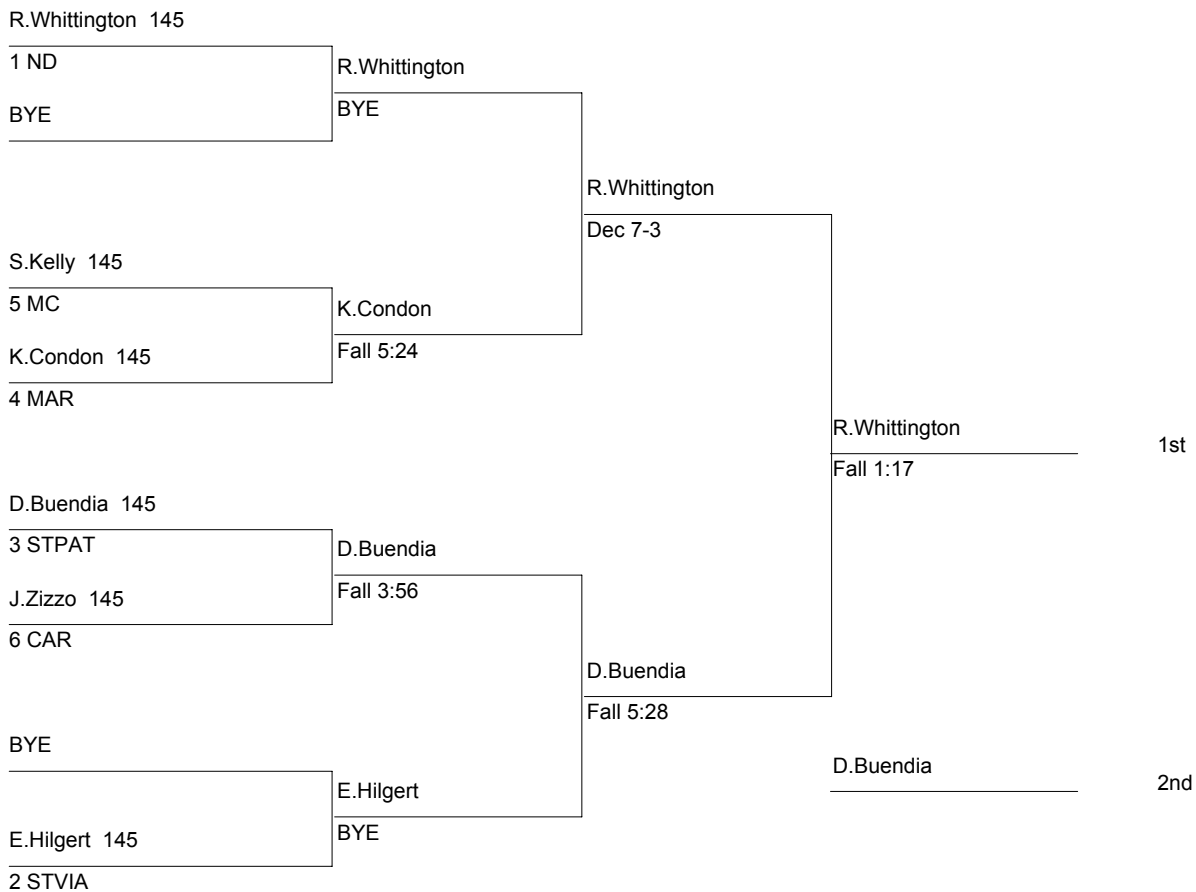

ESCC Varsity Championship

145

DIVISION: Varsity (14-19)

WT. GROUP: 145 lbs