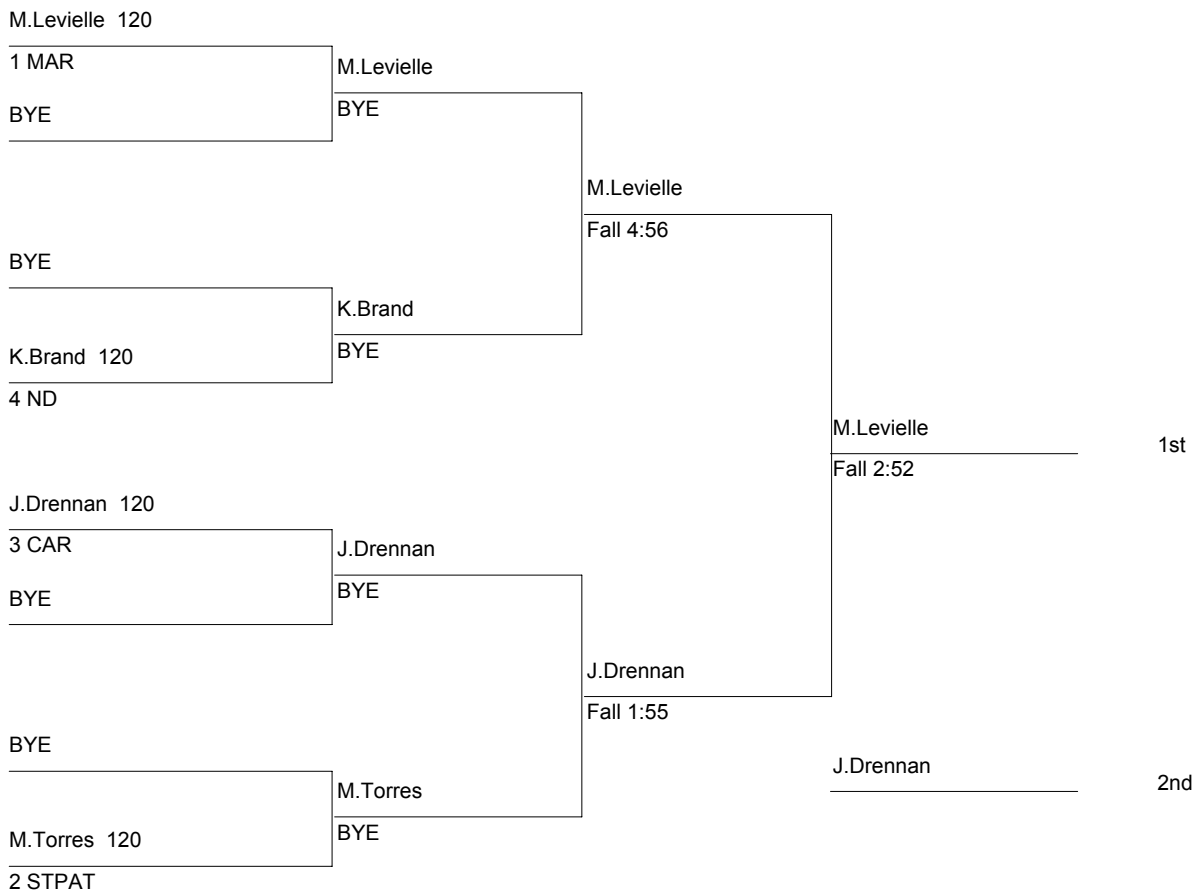

ESCC Varsity Championship

120

DIVISION: Varsity (14-19)

WT. GROUP: 120 lbs