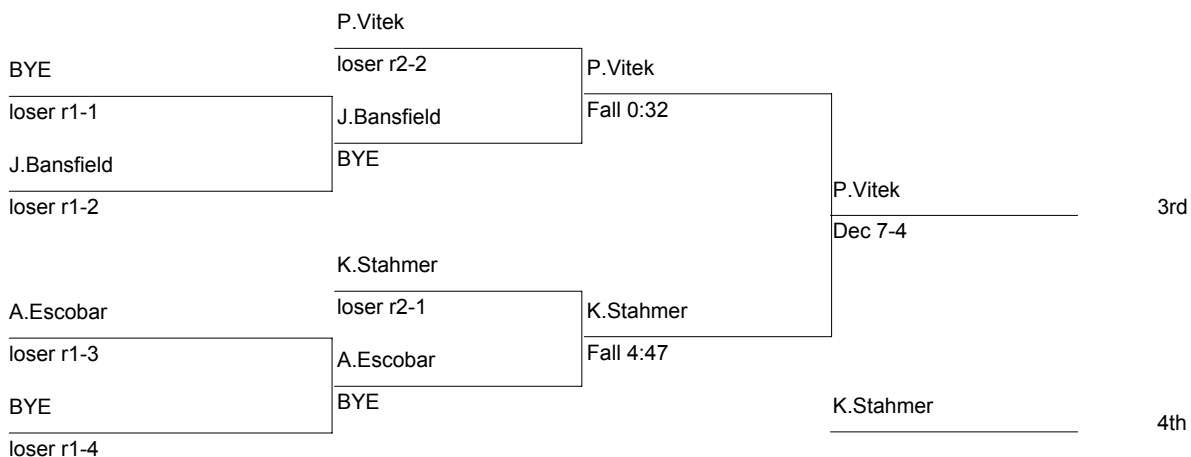

WT. GROUP: 170 lbs

Consolation

ESCC Varsity Championship

182

DIVISION: Varsity (14-19)

WT. GROUP: 182 lbs

Consolation

ESCC Varsity Championship