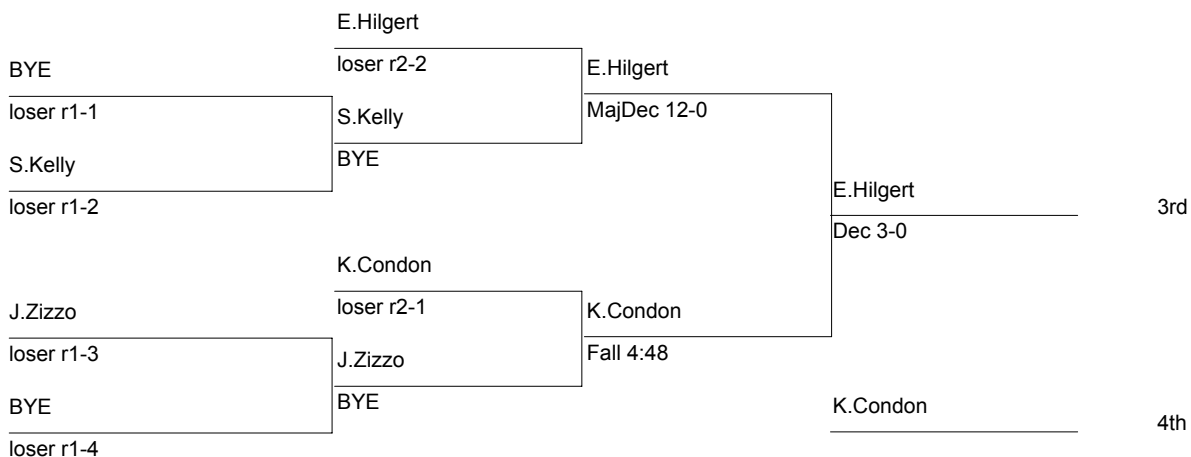

Consolation