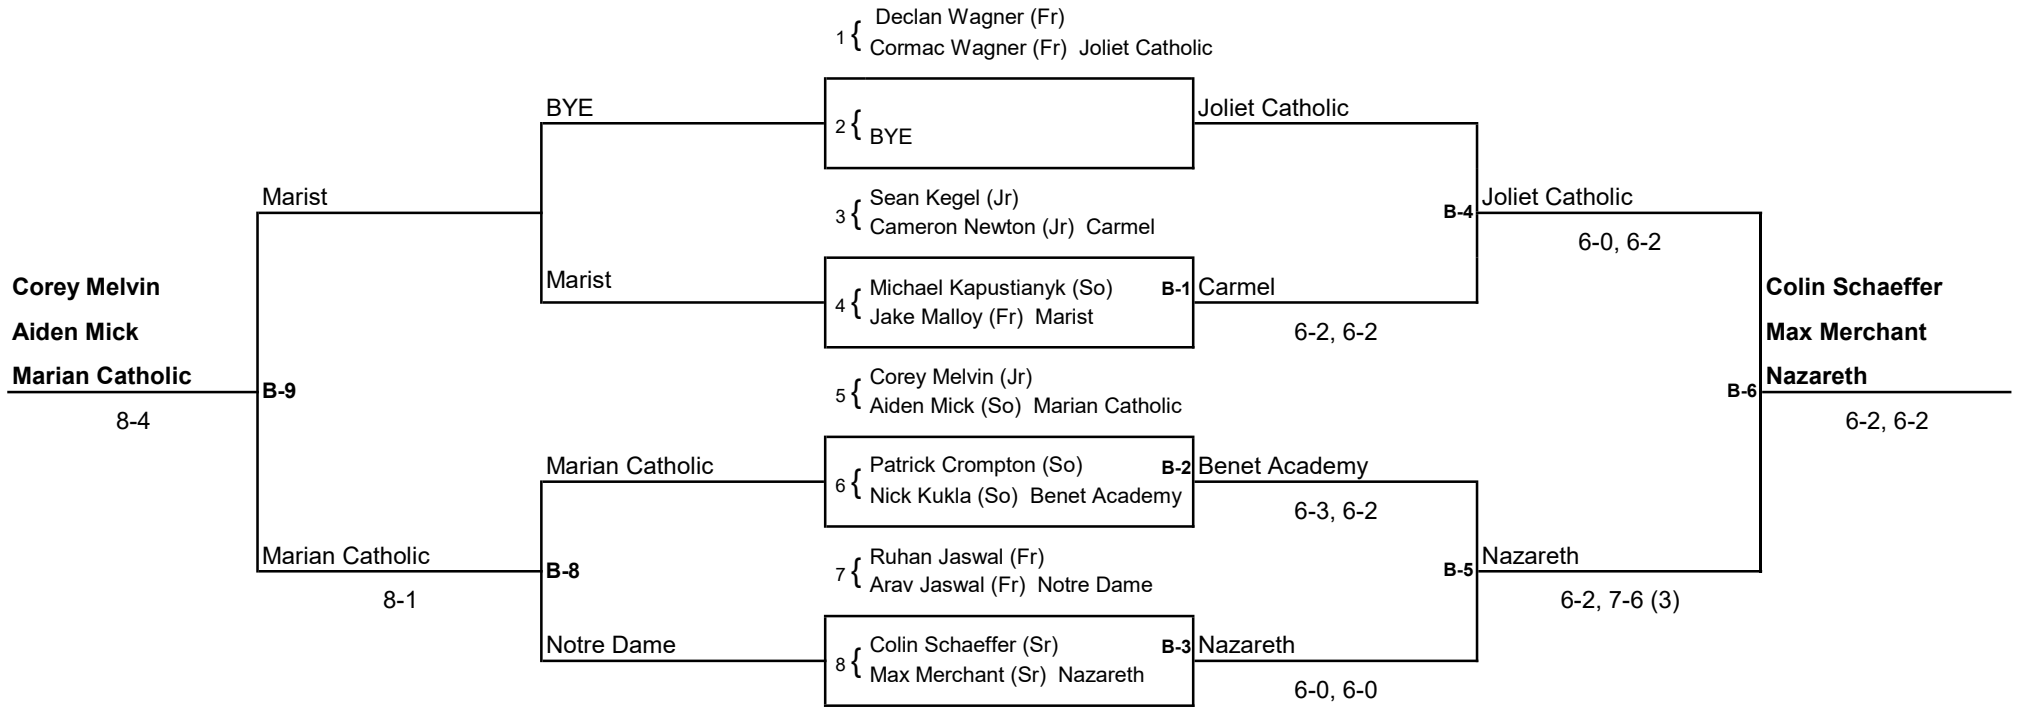

ESCC TENNIS CONFERENCE TOURNAMENT- 2024

JV 1st Doubles

B--Benet

L--Lisle Community Park

Consolation

Championship

C2

C1

R1

R2

R3

SEEDS

1. Wagner-Wagner, Joliet Catholic
2. Schaeffer-Marchant, Nazareth
3. Crompton-Kukla, Benet Academy
4. Kegel-Newton, Carmel

Third Place