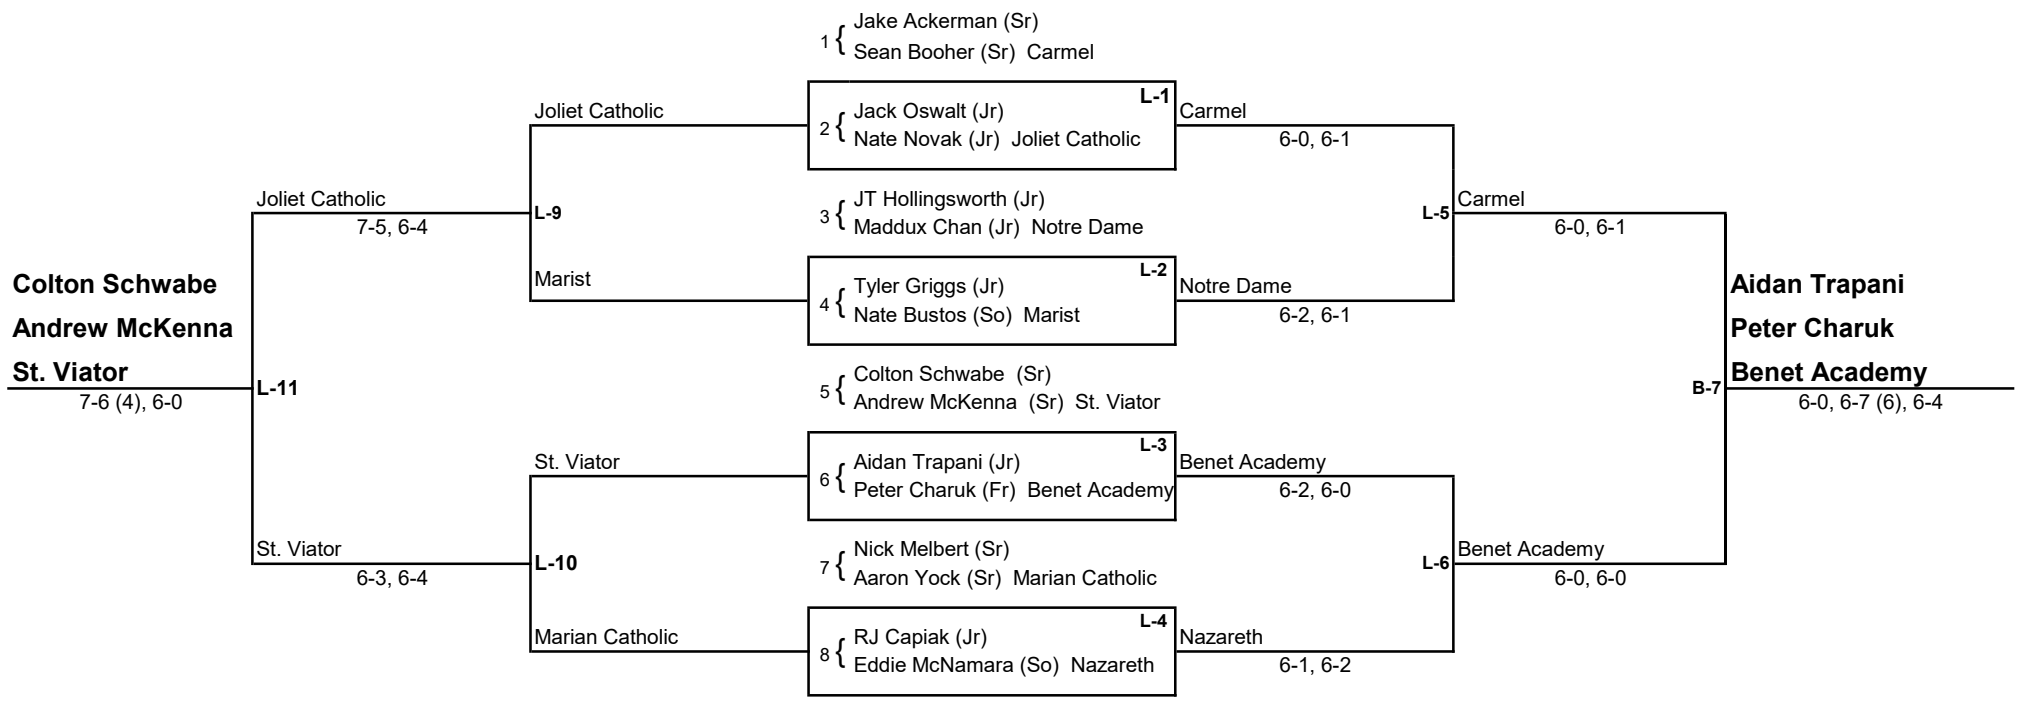

ESCC TENNIS CONFERENCE TOURNAMENT- 2023

Varsity 2nd Doubles

B--Benet
 L--Lisle Community Park
 H--Hobson Corners Park

Consolation

Championship

C2

C1

R1

R2

R3

SEEDS

- Ackerman-Booher, Carmel
- Capiak-McNamara, Nazareth
- Trapani-Charuk, Benet
- Hollingsworth-Chan, Notre Dame

Third Place