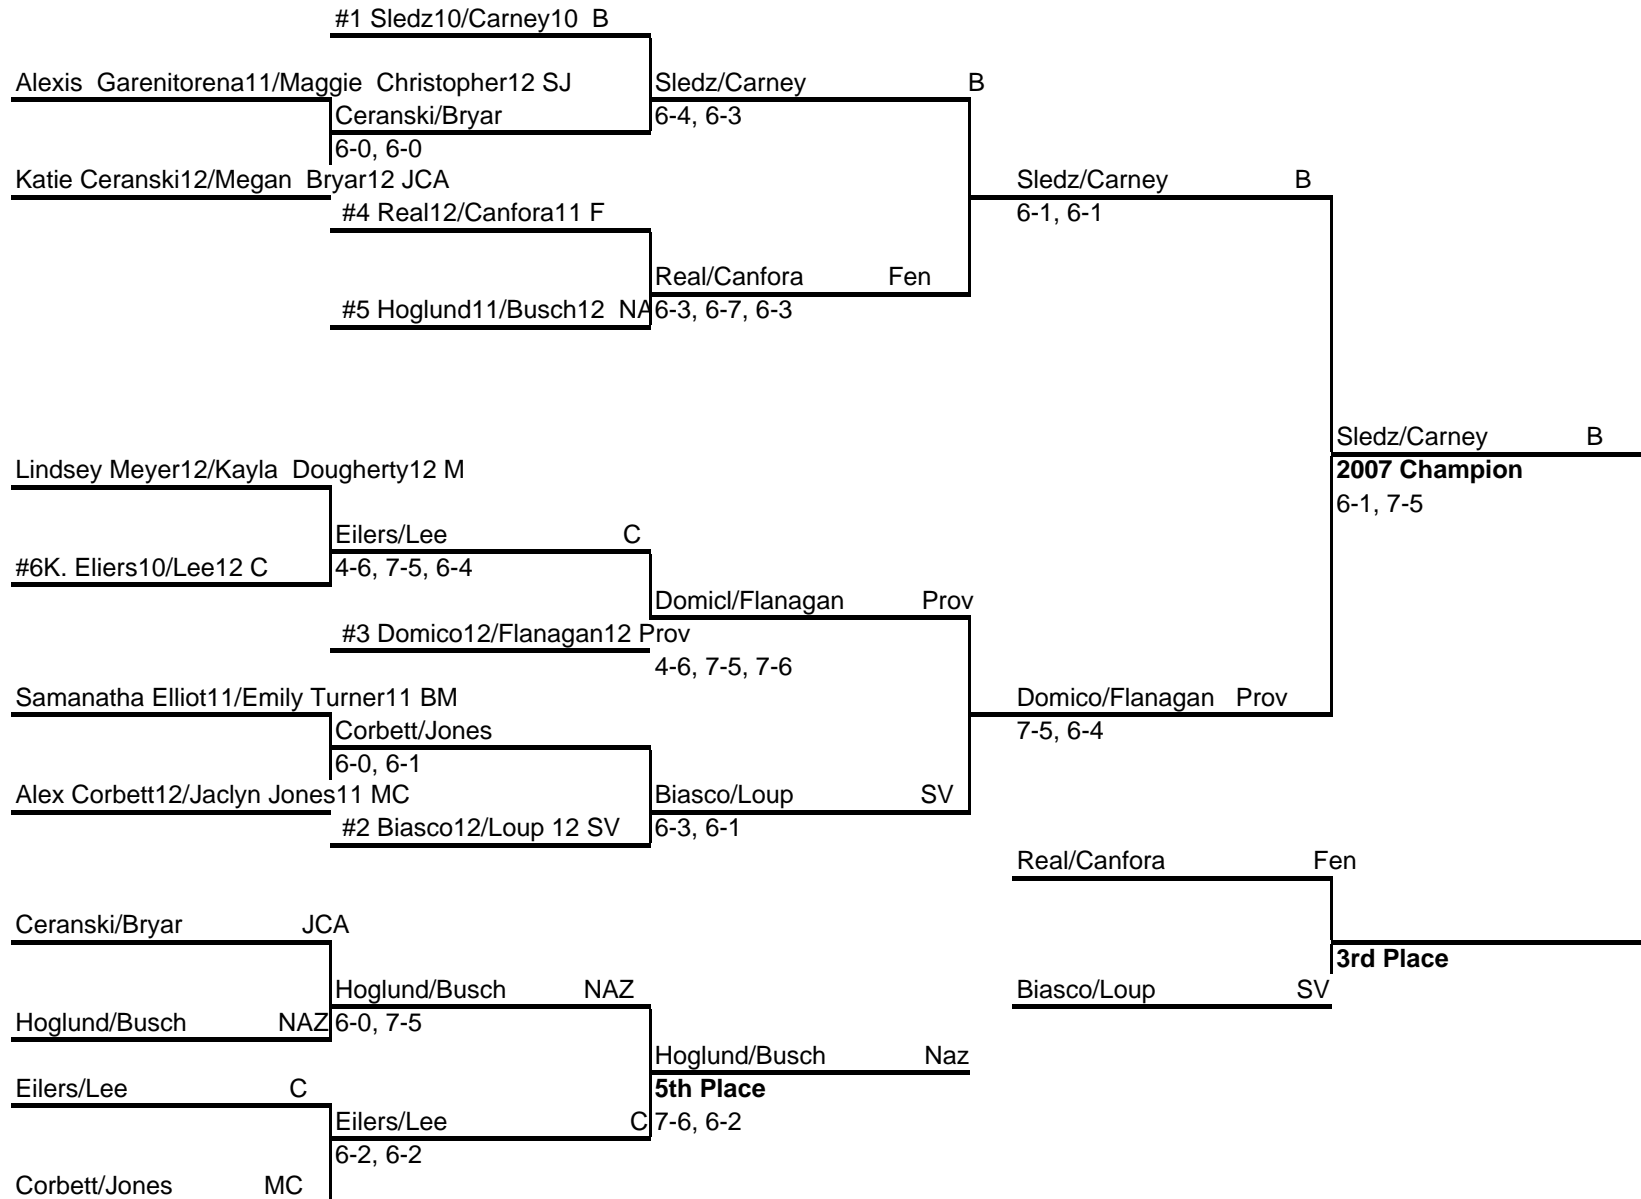

East Suburban Catholic Conference- 2007

VARSITY

1st Doubles

SEEDED PLAYERS

1. Elissa Sledz10/Kelly Carney10 I
2. Callie Biasco12/Jacqueline Loup12 SV
3. Kaitlin Domico12/Brittany Flanagan12 P

4. Chelsea Real12/Rachel Canfora11 Fen
- Mary Hoglund11/Ssamantha Busch12 M
- Elizabeth Sledz/Kelly Carney Benet