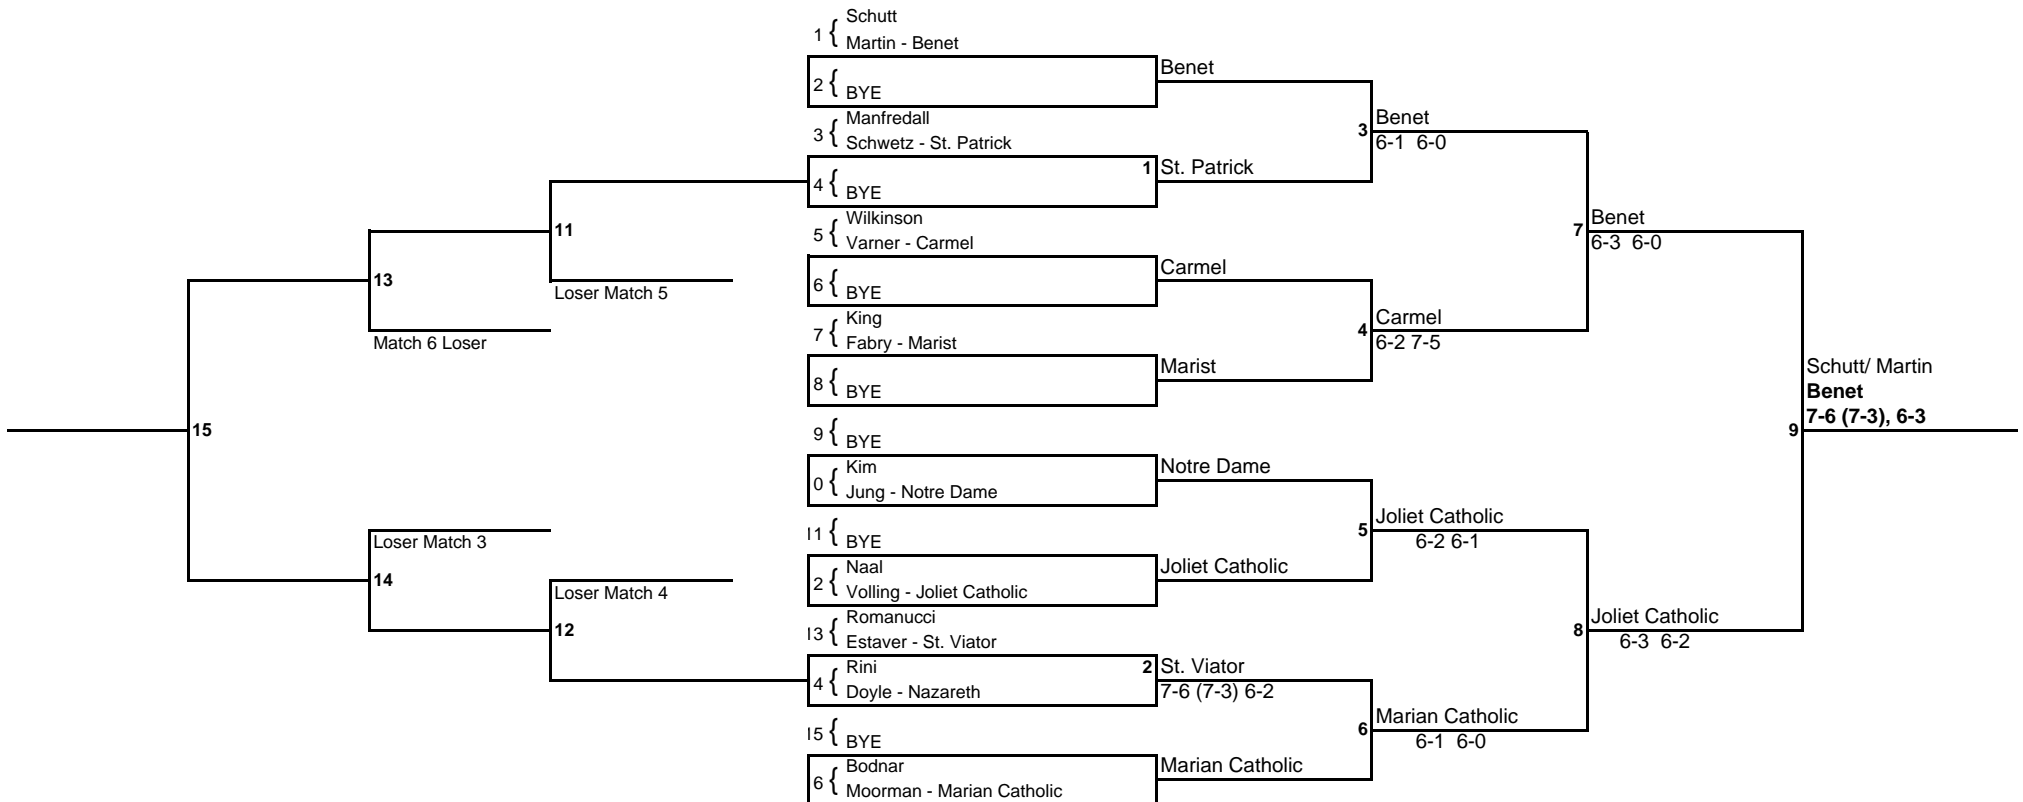

ESCC TENNIS CONFERENCE TOURNAMENT

Frosh-Soph

1st Doubles

Schutt/Martin - Benet

Bodnar/Moorman - Marian Catholic

Naal/Volling - Joliet Catholic

Wilinson/Varner - Carmel

Consolation

Championship

C3

C2

C1

R1

R2

R3

R4

Third Place

Carmel
 Bodnar/Moorman
Marian
 7-6, (8-6), 5-7, 6-1
 Marian Catholic