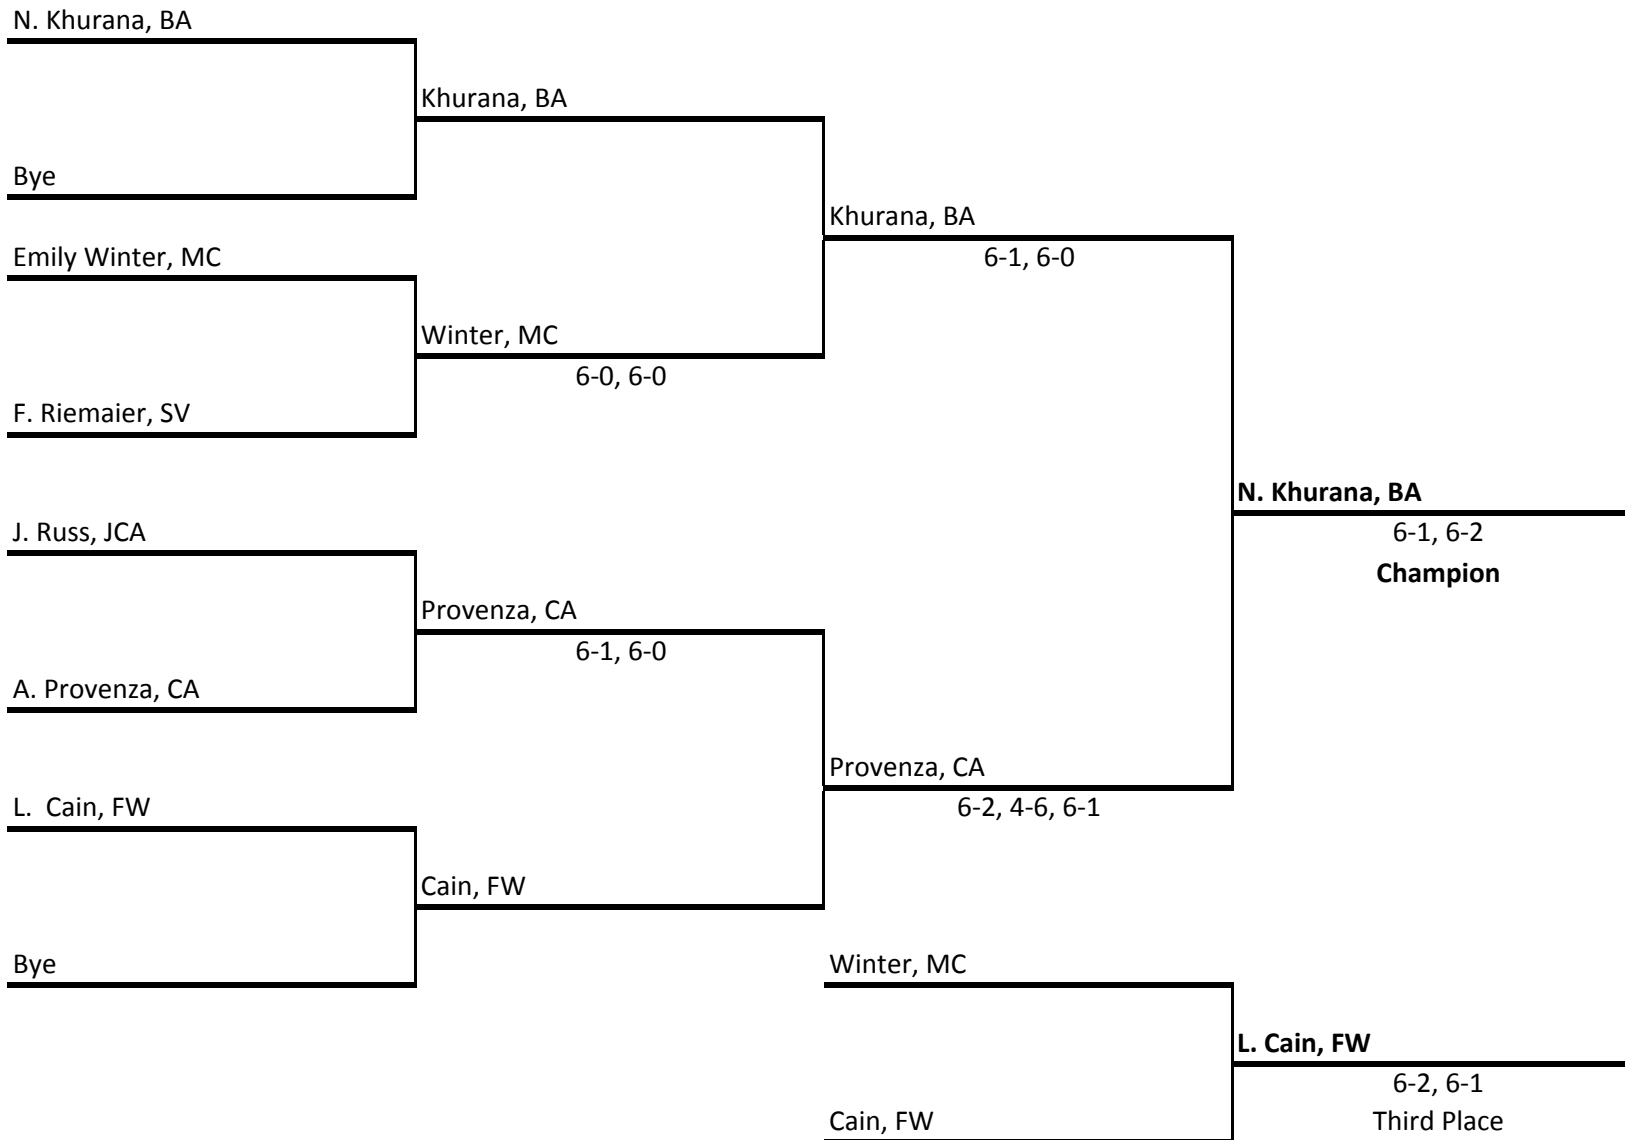

**East Suburban Catholic Conference
1998 Women's Tennis Freshman-Sophomore
Saturday, Oct. 10 at Benet Academy**

Seeded players:

First Singles

**East Suburban Catholic Conference
1998 Women's Tennis Freshman-Sophomore
Saturday, Oct. 10 at Benet Academy**

Seeded players:

Second Singles

**East Suburban Catholic Conference
1998 Women's Tennis Freshman-Sophomore
Saturday, Oct. 10 at Benet Academy**

Seeded players:

First Doubles

**East Suburban Catholic Conference
1998 Women's Tennis Freshman-Sophomore
Saturday, Oct. 10 at Benet Academy**