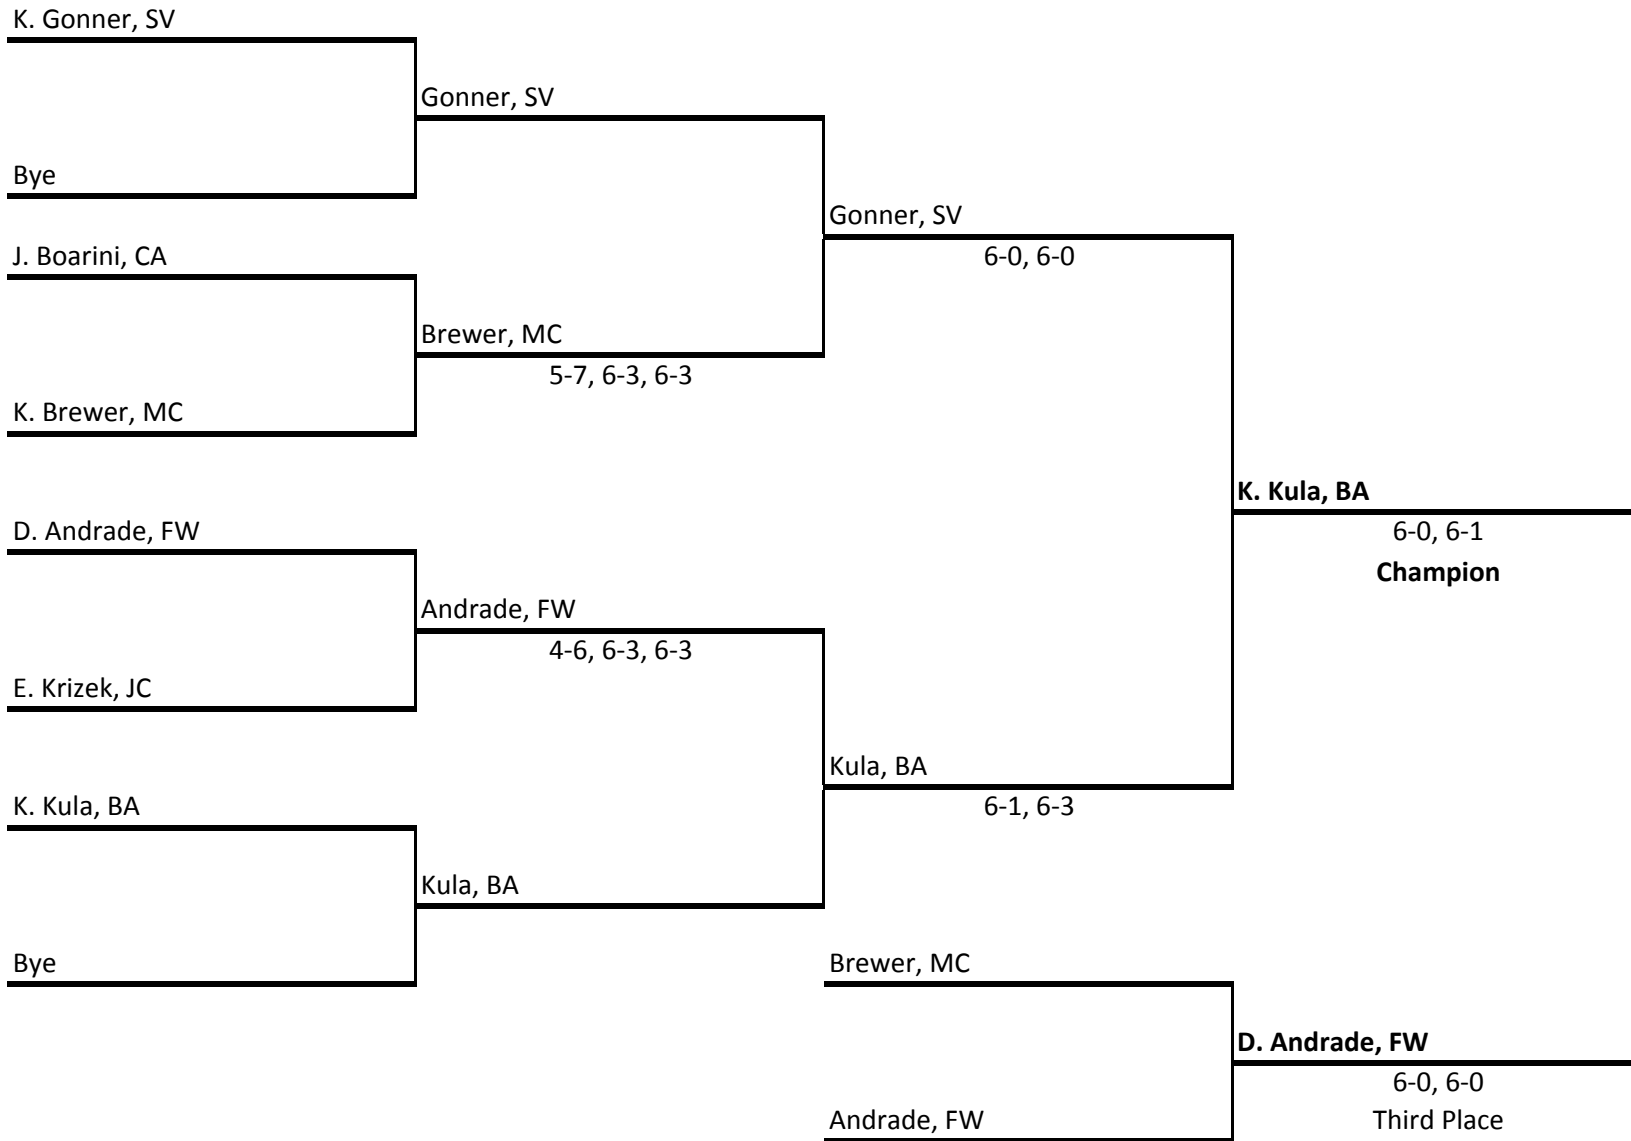

**East Suburban Catholic Conference
1998 Women's Tennis Freshman-Sophomore
Saturday, Oct. 10 at Benet Academy**

Seeded players:

First Singles

**East Suburban Catholic Conference
1998 Women's Tennis Freshman-Sophomore
Saturday, Oct. 10 at Benet Academy**

Seeded players:

Second Singles

**East Suburban Catholic Conference
1998 Women's Tennis Freshman-Sophomore
Saturday, Oct. 10 at Benet Academy**

Seeded players:

First Doubles

**East Suburban Catholic Conference
1998 Women's Tennis Freshman-Sophomore
Saturday, Oct. 10 at Benet Academy**

- Seeded players:**
1. Brahler-Ryan, BA
2. Lempa-Stephen, FW

Second Doubles

**East Suburban Catholic Conference
1998 Women's Tennis Freshman-Sophomore
Saturday, Oct. 10 at Benet Academy**

Seeded players: