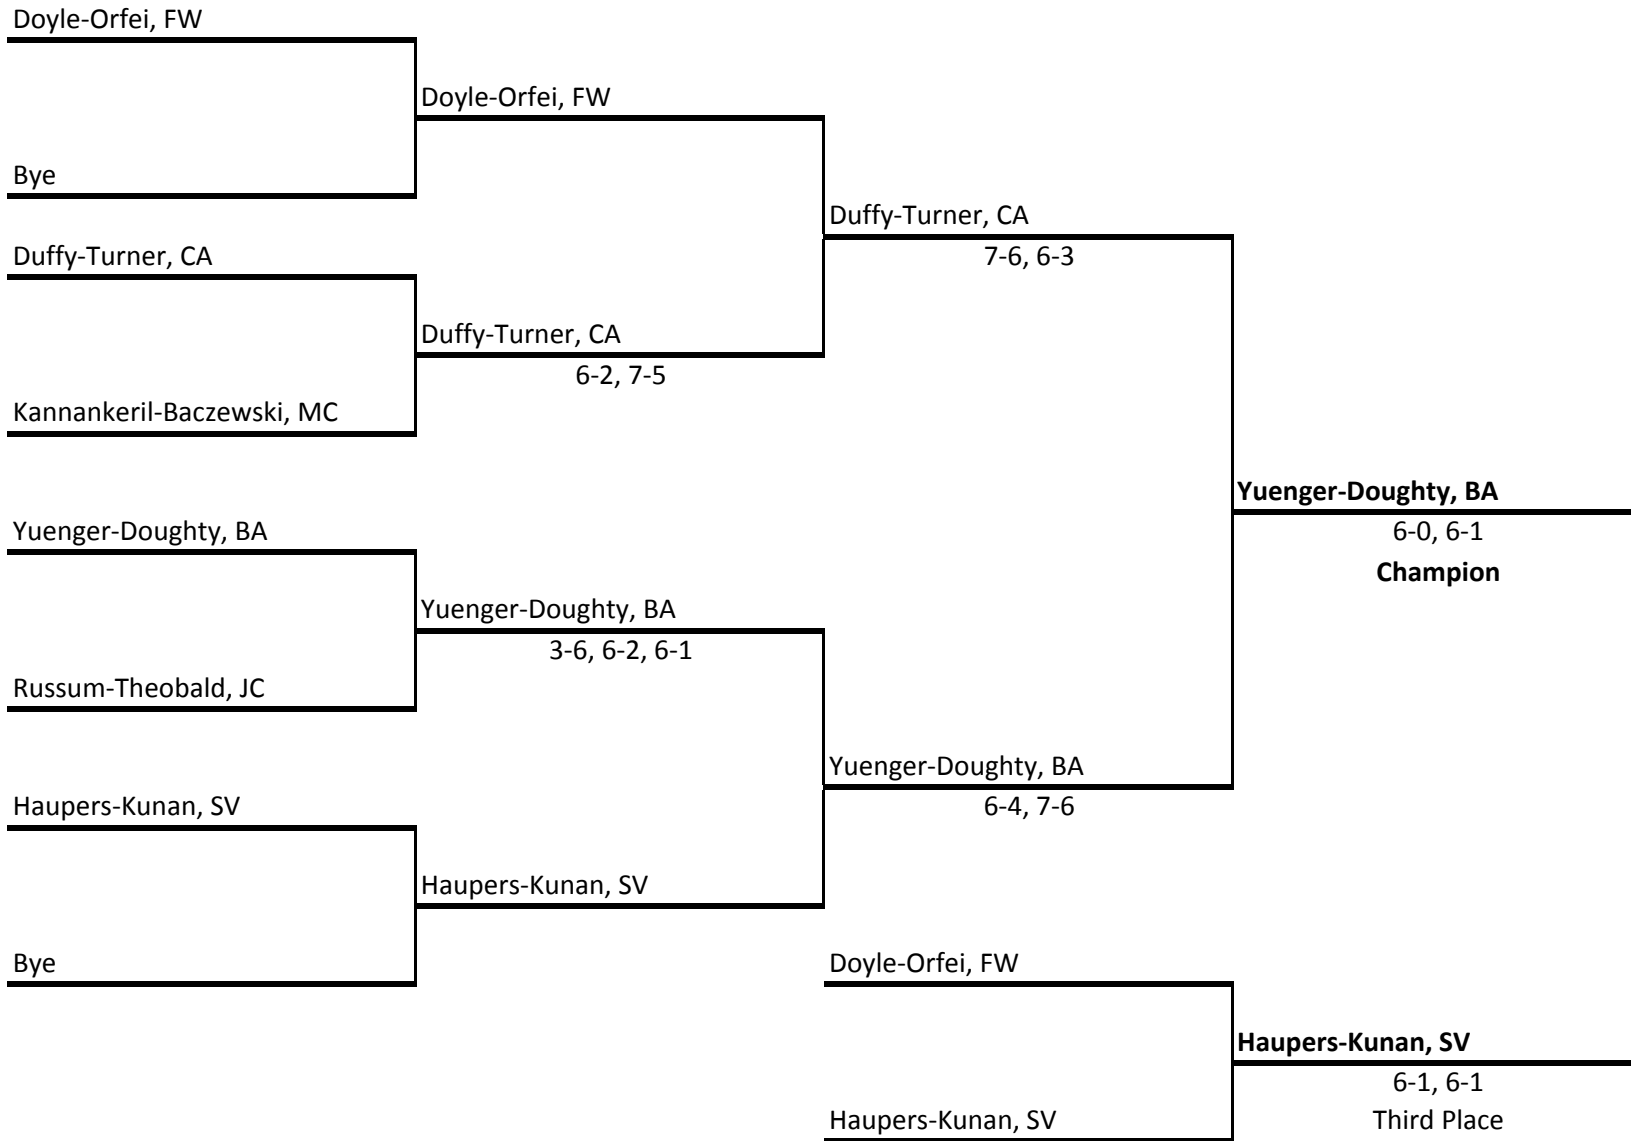

**East Suburban Catholic Conference
1998 Women's Tennis Freshman-Sophomore
Saturday, Oct. 10 at Benet Academy**

Seeded players:

First Singles

**East Suburban Catholic Conference
1998 Women's Tennis Freshman-Sophomore
Saturday, Oct. 10 at Benet Academy**

Seeded players:

Second Singles

**East Suburban Catholic Conference
1998 Women's Tennis Freshman-Sophomore
Saturday, Oct. 10 at Benet Academy**

Seeded players:

First Doubles

**East Suburban Catholic Conference
1998 Women's Tennis Freshman-Sophomore
Saturday, Oct. 10 at Benet Academy**

- Seeded players:**
1. Brahler-Ryan, BA
2. Lempa-Stephen, FW

Second Doubles

**East Suburban Catholic Conference
1998 Women's Tennis Freshman-Sophomore
Saturday, Oct. 10 at Benet Academy**

Seeded players: