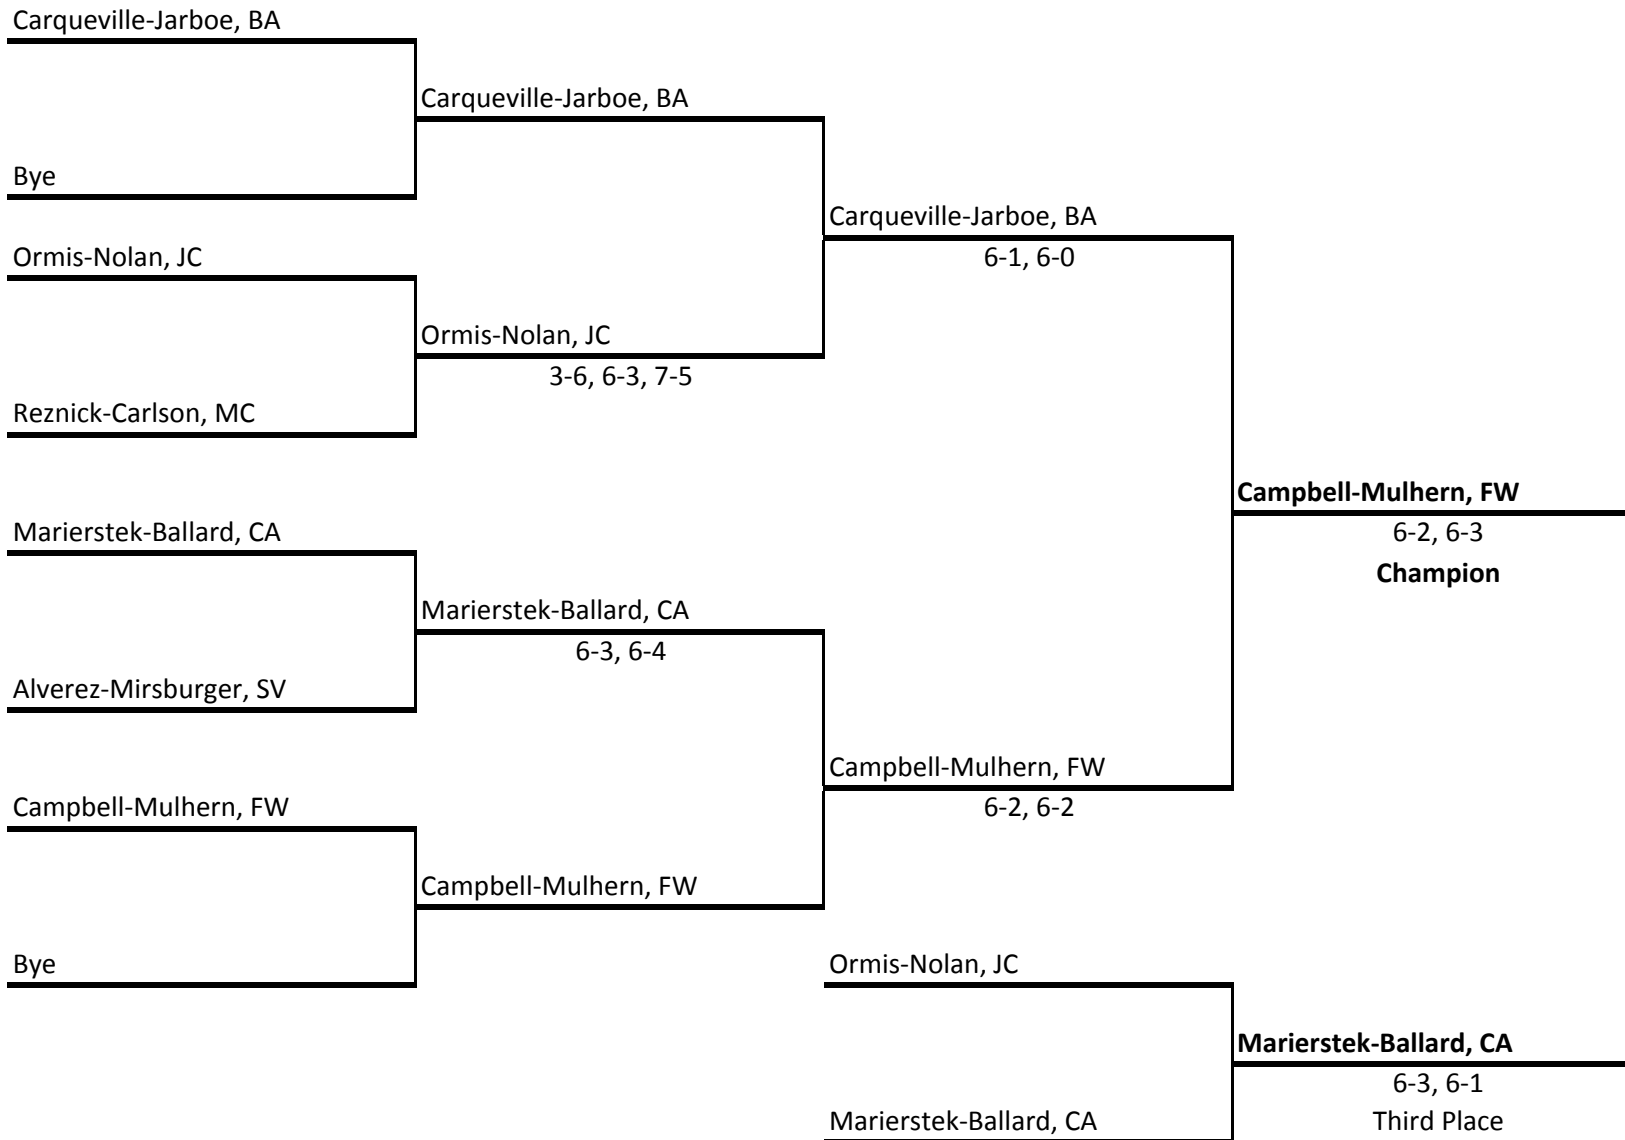

**East Suburban Catholic Conference
1998 Women's Tennis Freshman-Sophomore
Saturday, Oct. 10 at Benet Academy**

1. **Seeded players:**
   1. Brahler-Ryan, BA
   2. Lempa-Stephen, FW

Second Doubles