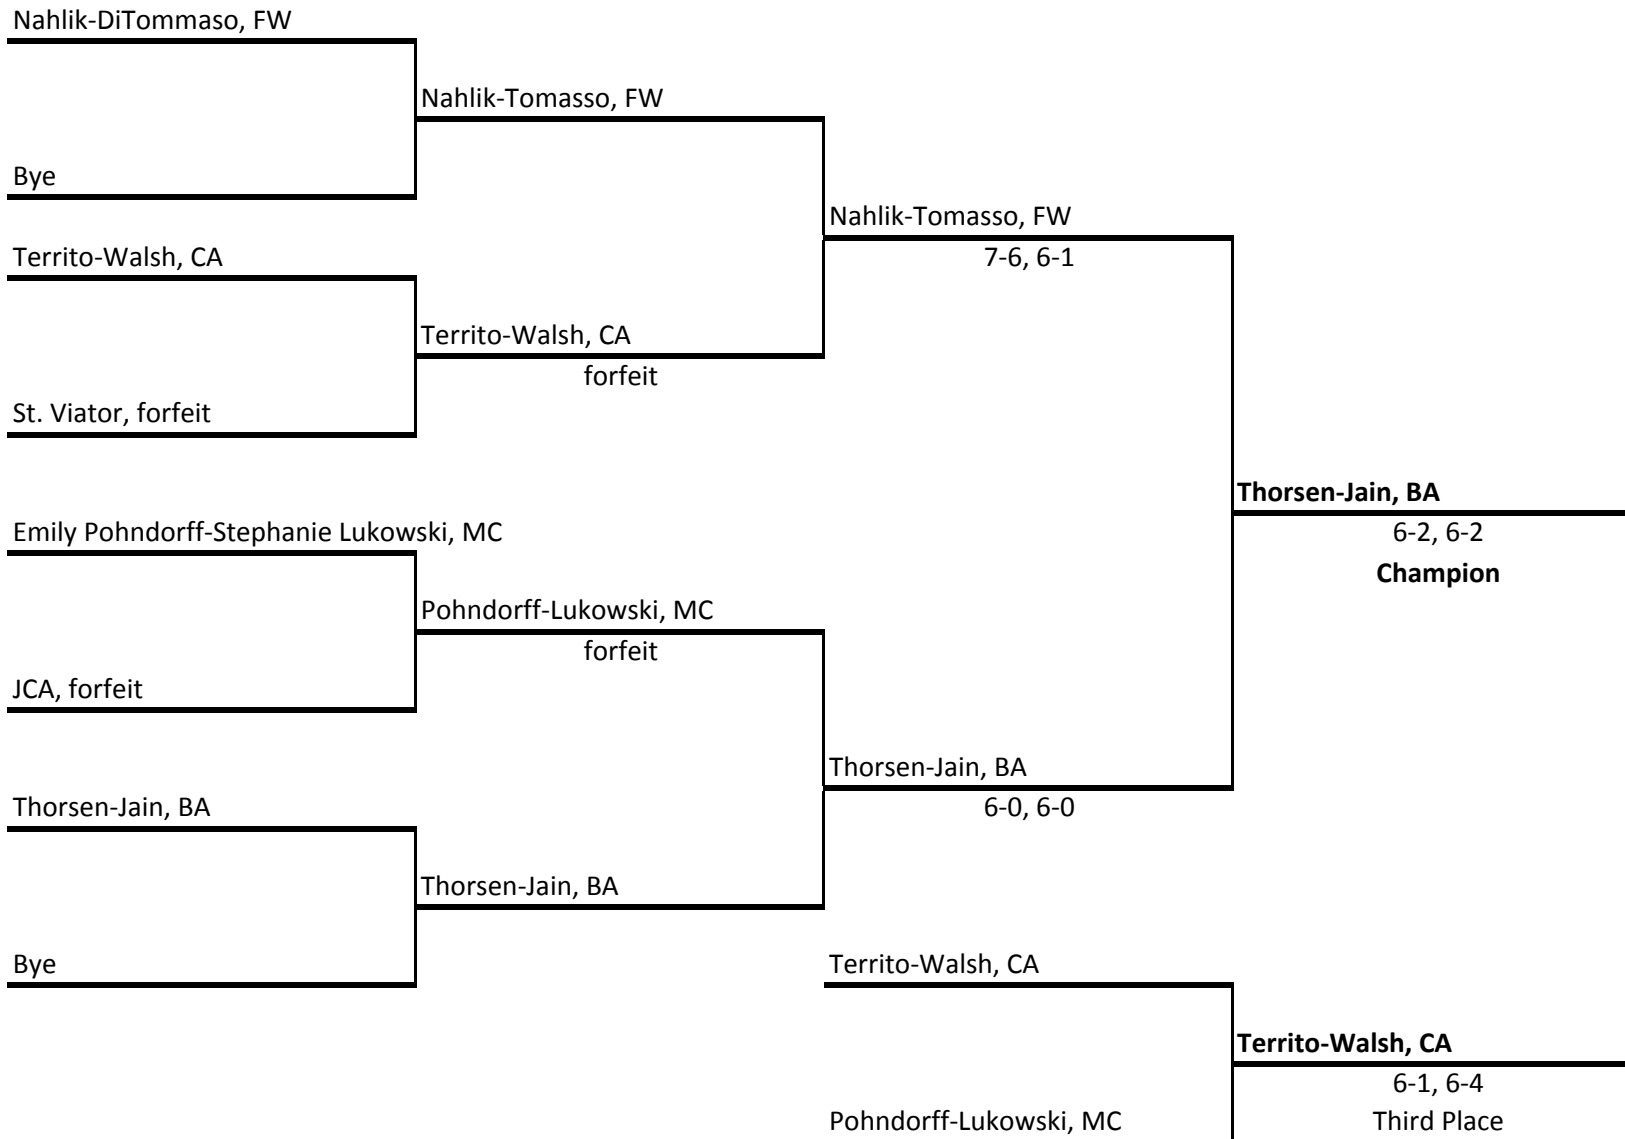

**East Suburban Catholic Conference
1995 Women's Tennis Freshman-Sophomore
Saturday, Oct. 7 at St. Viator (Forest View)**

Seeded players:

First Singles

**East Suburban Catholic Conference
1995 Women's Tennis Freshman-Sophomore
Saturday, Oct. 7 at St. Viator (Forest View)**

Seeded players:

Second Singles

**East Suburban Catholic Conference
1995 Women's Tennis Freshman-Sophomore
Saturday, Oct. 7 at St. Viator (Forest View)**

Seeded players:

First Doubles

**East Suburban Catholic Conference
1995 Women's Tennis Freshman-Sophomore
Saturday, Oct. 7 at St. Viator (Forest View)**

- Seeded players:**
1. Brahler-Ryan, BA
2. Lempa-Stephen, FW

Second Doubles

**East Suburban Catholic Conference
1995 Women's Tennis Freshman-Sophomore
Saturday, Oct. 7 at St. Viator (Forest View)**

Seeded players: