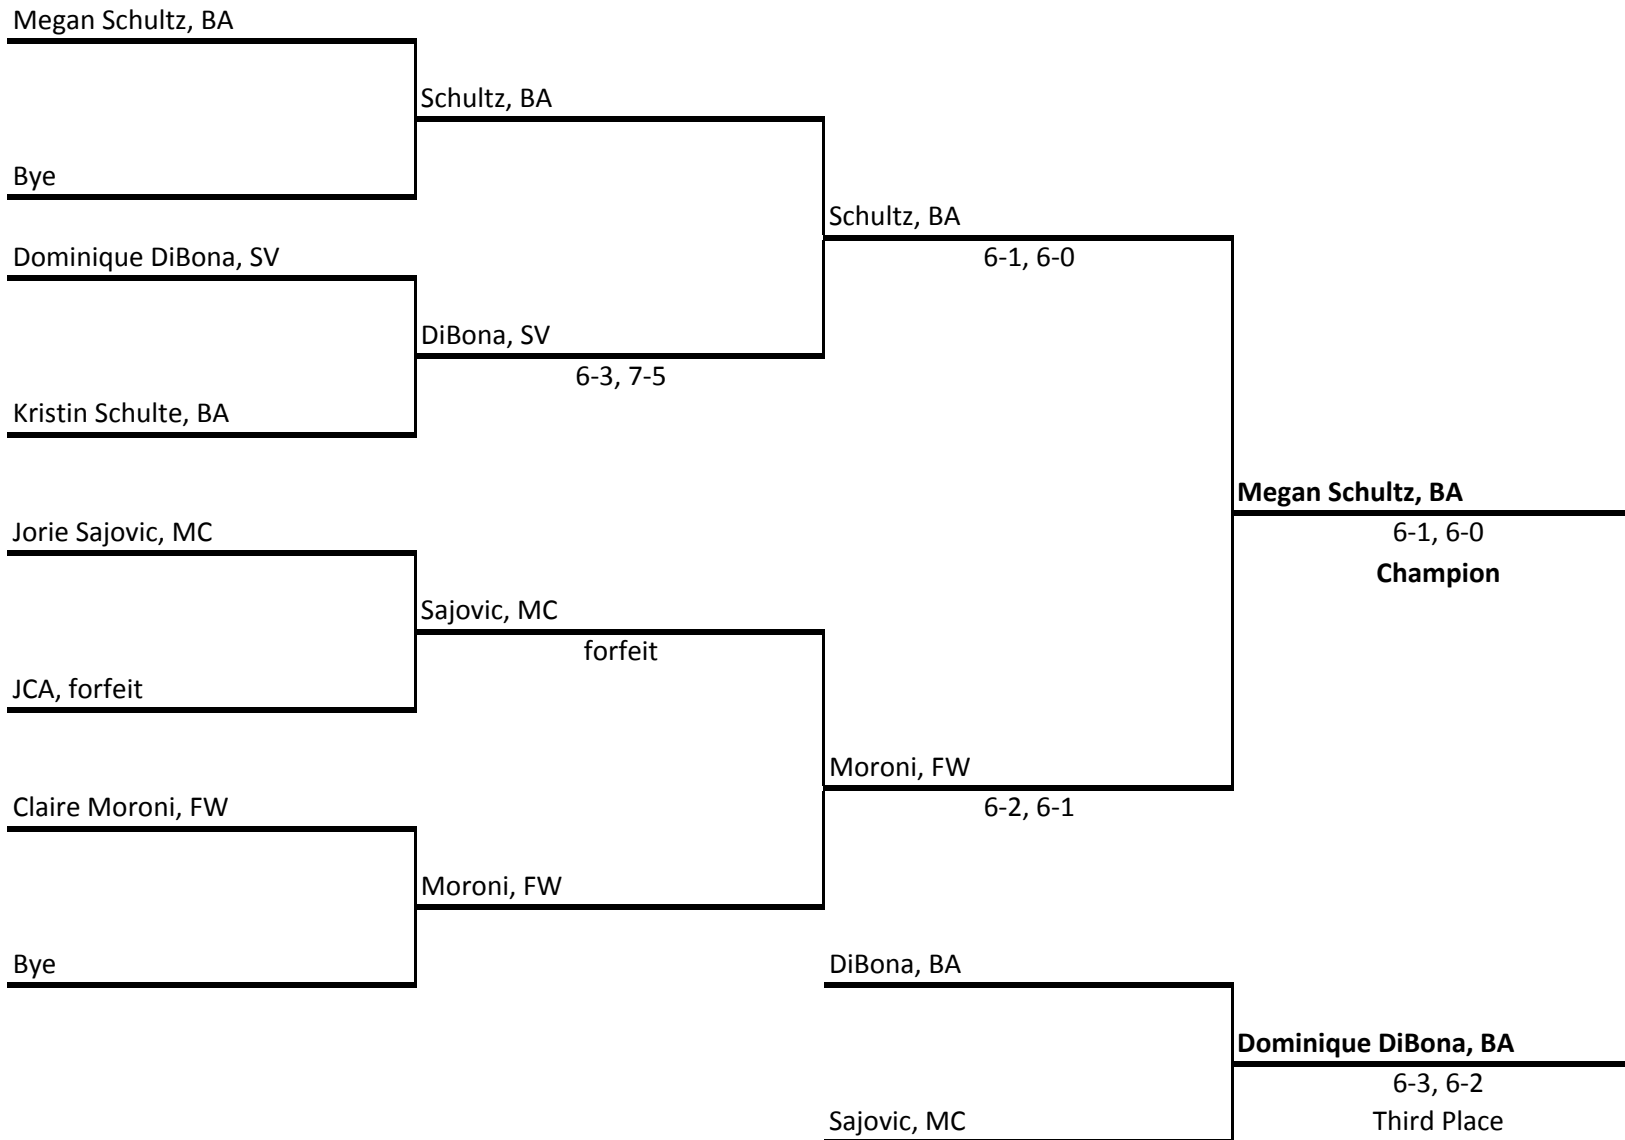

**East Suburban Catholic Conference
1995 Women's Tennis Freshman-Sophomore
Saturday, Oct. 7 at St. Viator (Forest View)**

Seeded players:

First Singles

**East Suburban Catholic Conference
1995 Women's Tennis Freshman-Sophomore
Saturday, Oct. 7 at St. Viator (Forest View)**

Seeded players:

Second Singles

**East Suburban Catholic Conference
1995 Women's Tennis Freshman-Sophomore
Saturday, Oct. 7 at St. Viator (Forest View)**

Seeded players:

First Doubles

**East Suburban Catholic Conference
1995 Women's Tennis Freshman-Sophomore
Saturday, Oct. 7 at St. Viator (Forest View)**

- Seeded players:**
1. Brahler-Ryan, BA
2. Lempa-Stephen, FW

Second Doubles

**East Suburban Catholic Conference
1995 Women's Tennis Freshman-Sophomore
Saturday, Oct. 7 at St. Viator (Forest View)**

Seeded players: