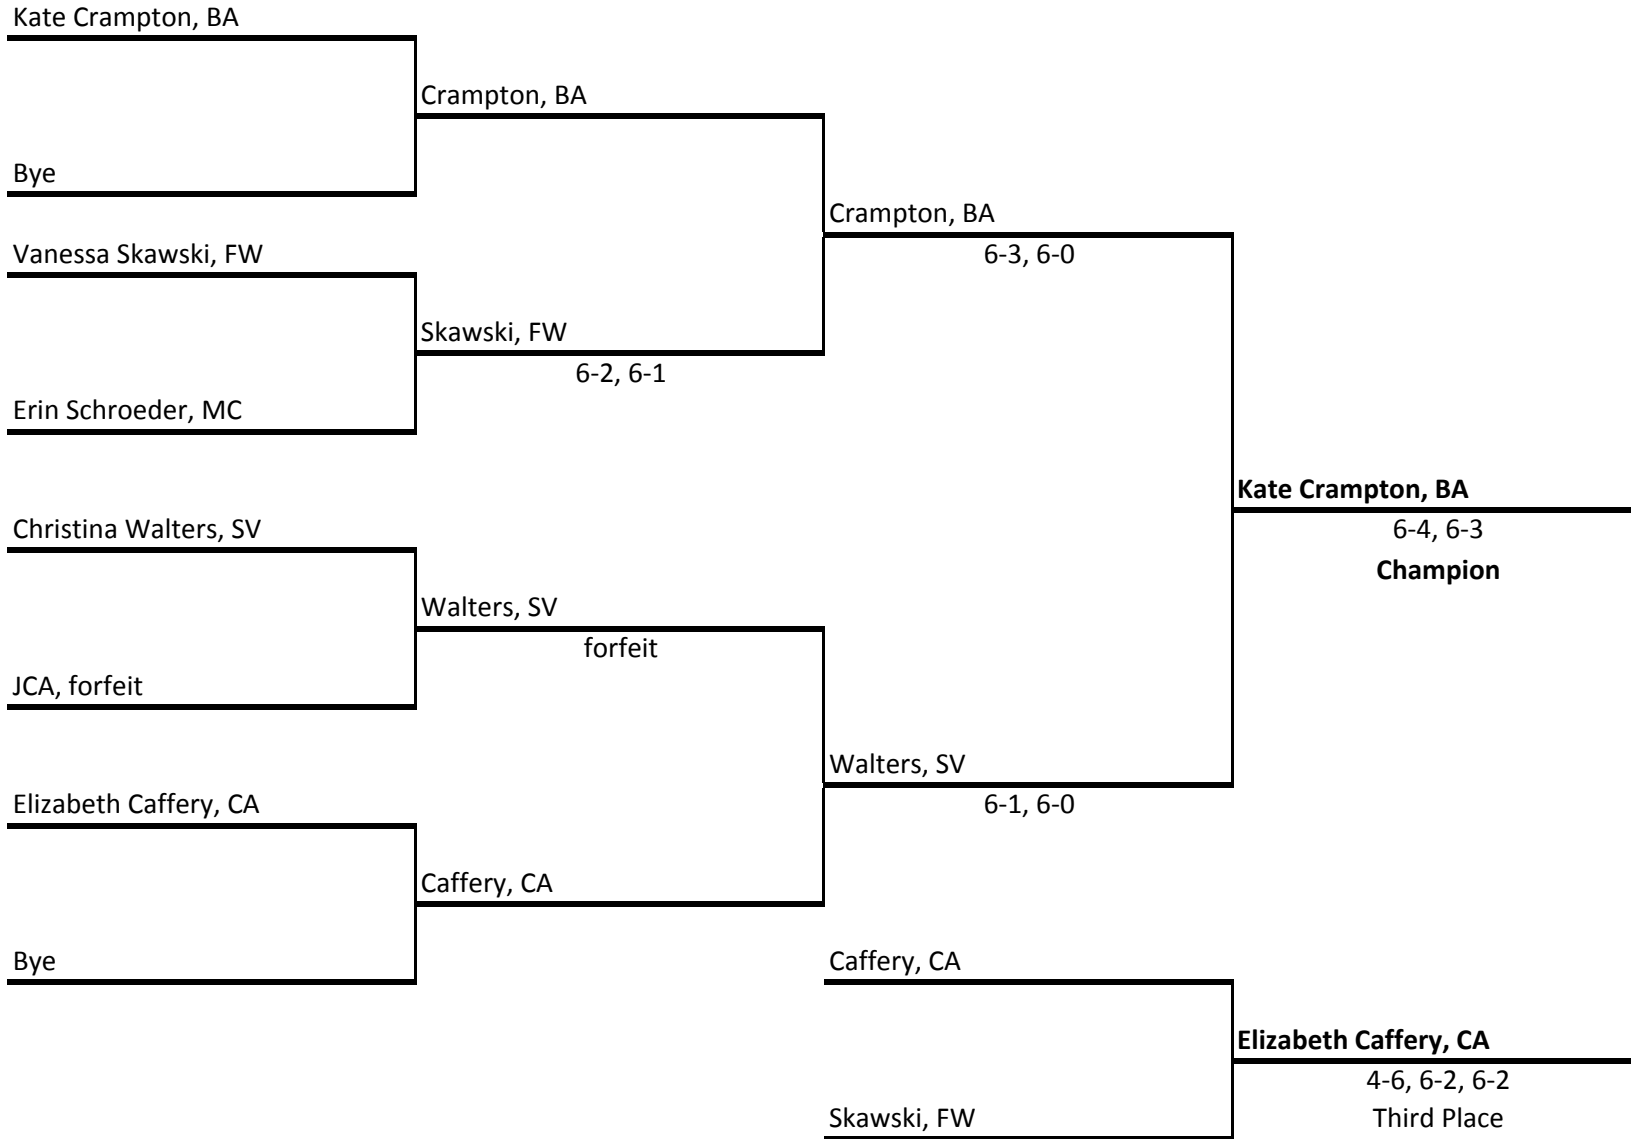

**East Suburban Catholic Conference
1995 Women's Tennis Freshman-Sophomore
Saturday, Oct. 7 at St. Viator (Forest View)**

Seeded players:

First Singles

**East Suburban Catholic Conference
1995 Women's Tennis Freshman-Sophomore
Saturday, Oct. 7 at St. Viator (Forest View)**

Seeded players:

Second Singles

**East Suburban Catholic Conference
1995 Women's Tennis Freshman-Sophomore
Saturday, Oct. 7 at St. Viator (Forest View)**

Seeded players:

First Doubles

**East Suburban Catholic Conference
1995 Women's Tennis Freshman-Sophomore
Saturday, Oct. 7 at St. Viator (Forest View)**