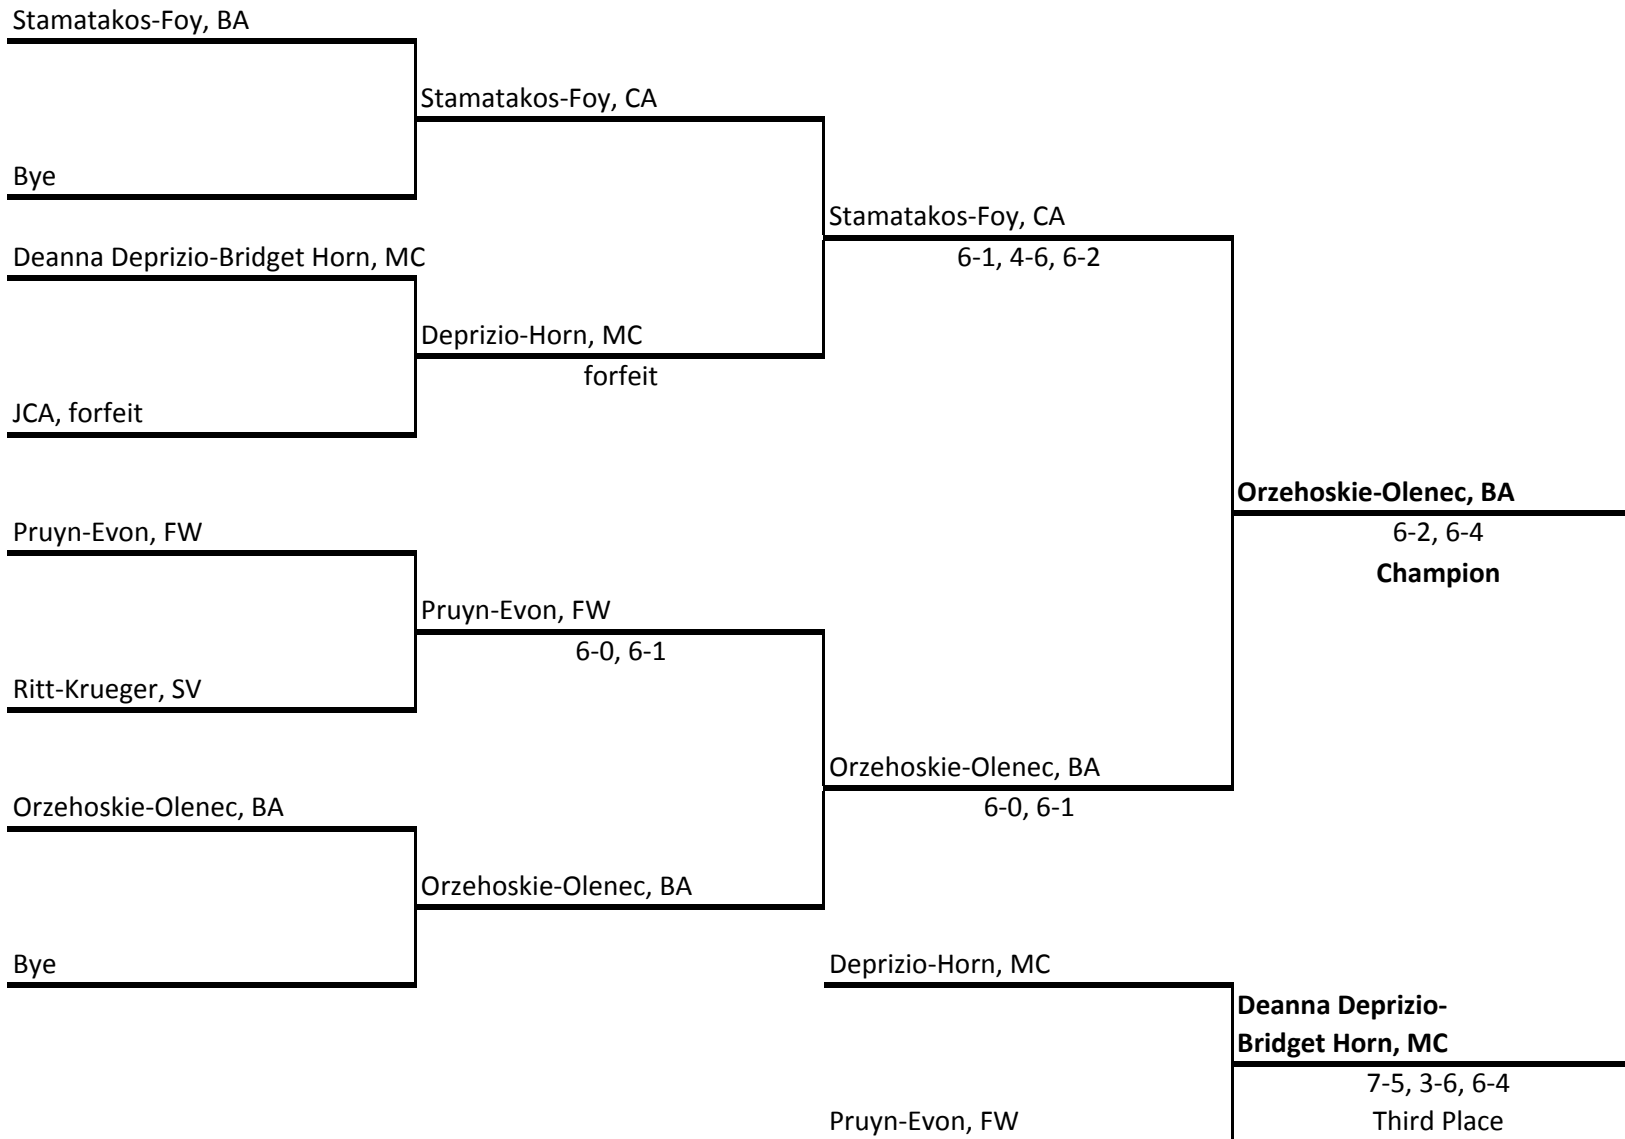

**East Suburban Catholic Conference
1995 Women's Tennis Freshman-Sophomore
Saturday, Oct. 7 at St. Viator (Forest View)**

Seeded players:

First Singles

**East Suburban Catholic Conference
1995 Women's Tennis Freshman-Sophomore
Saturday, Oct. 7 at St. Viator (Forest View)**

Seeded players:

Second Singles

**East Suburban Catholic Conference
1995 Women's Tennis Freshman-Sophomore
Saturday, Oct. 7 at St. Viator (Forest View)**

Seeded players:

First Doubles

**East Suburban Catholic Conference
1995 Women's Tennis Freshman-Sophomore
Saturday, Oct. 7 at St. Viator (Forest View)**