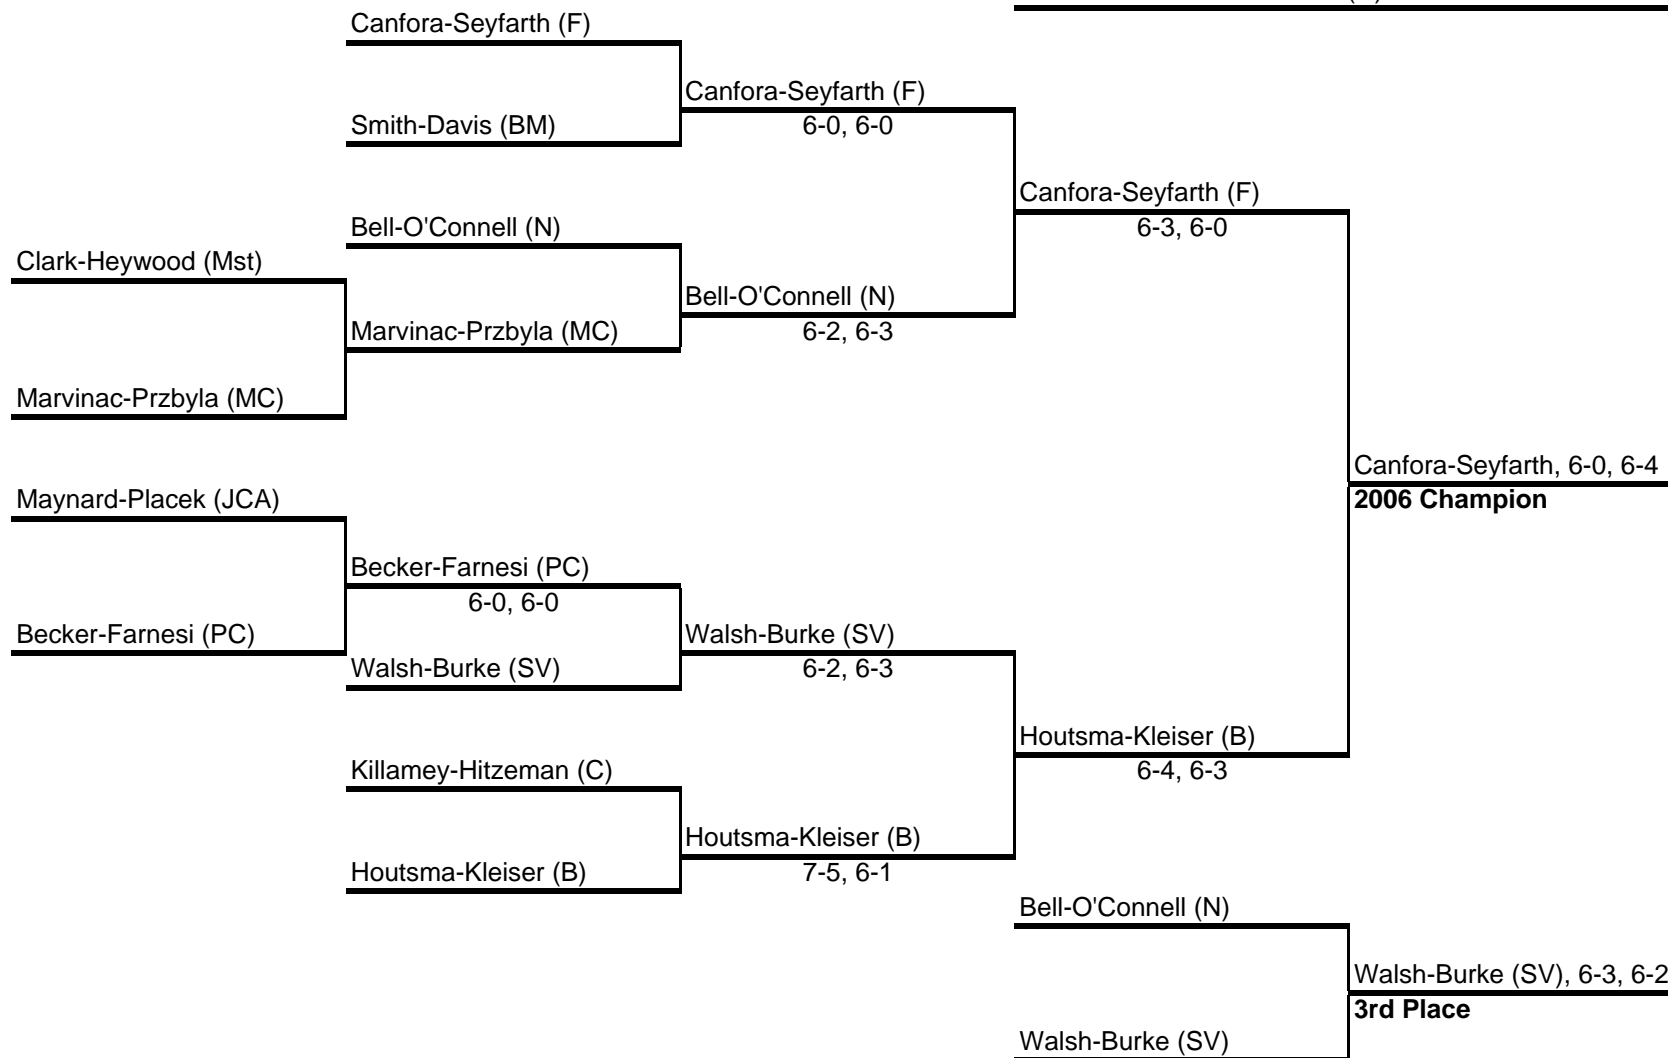

East Suburban Catholic Conference- 2006

FROSH-SOPH

2nd Doubles

SEEDED PLAYERS

1. Rachel Canfora-Ali Seyfarth (F)
2. Emily Houtsma-Elizabeth Kleiser (B)
3. Laura Walsh-Claire Burke (SV)
4. Natalie Bell-Nora O'Connell (N)