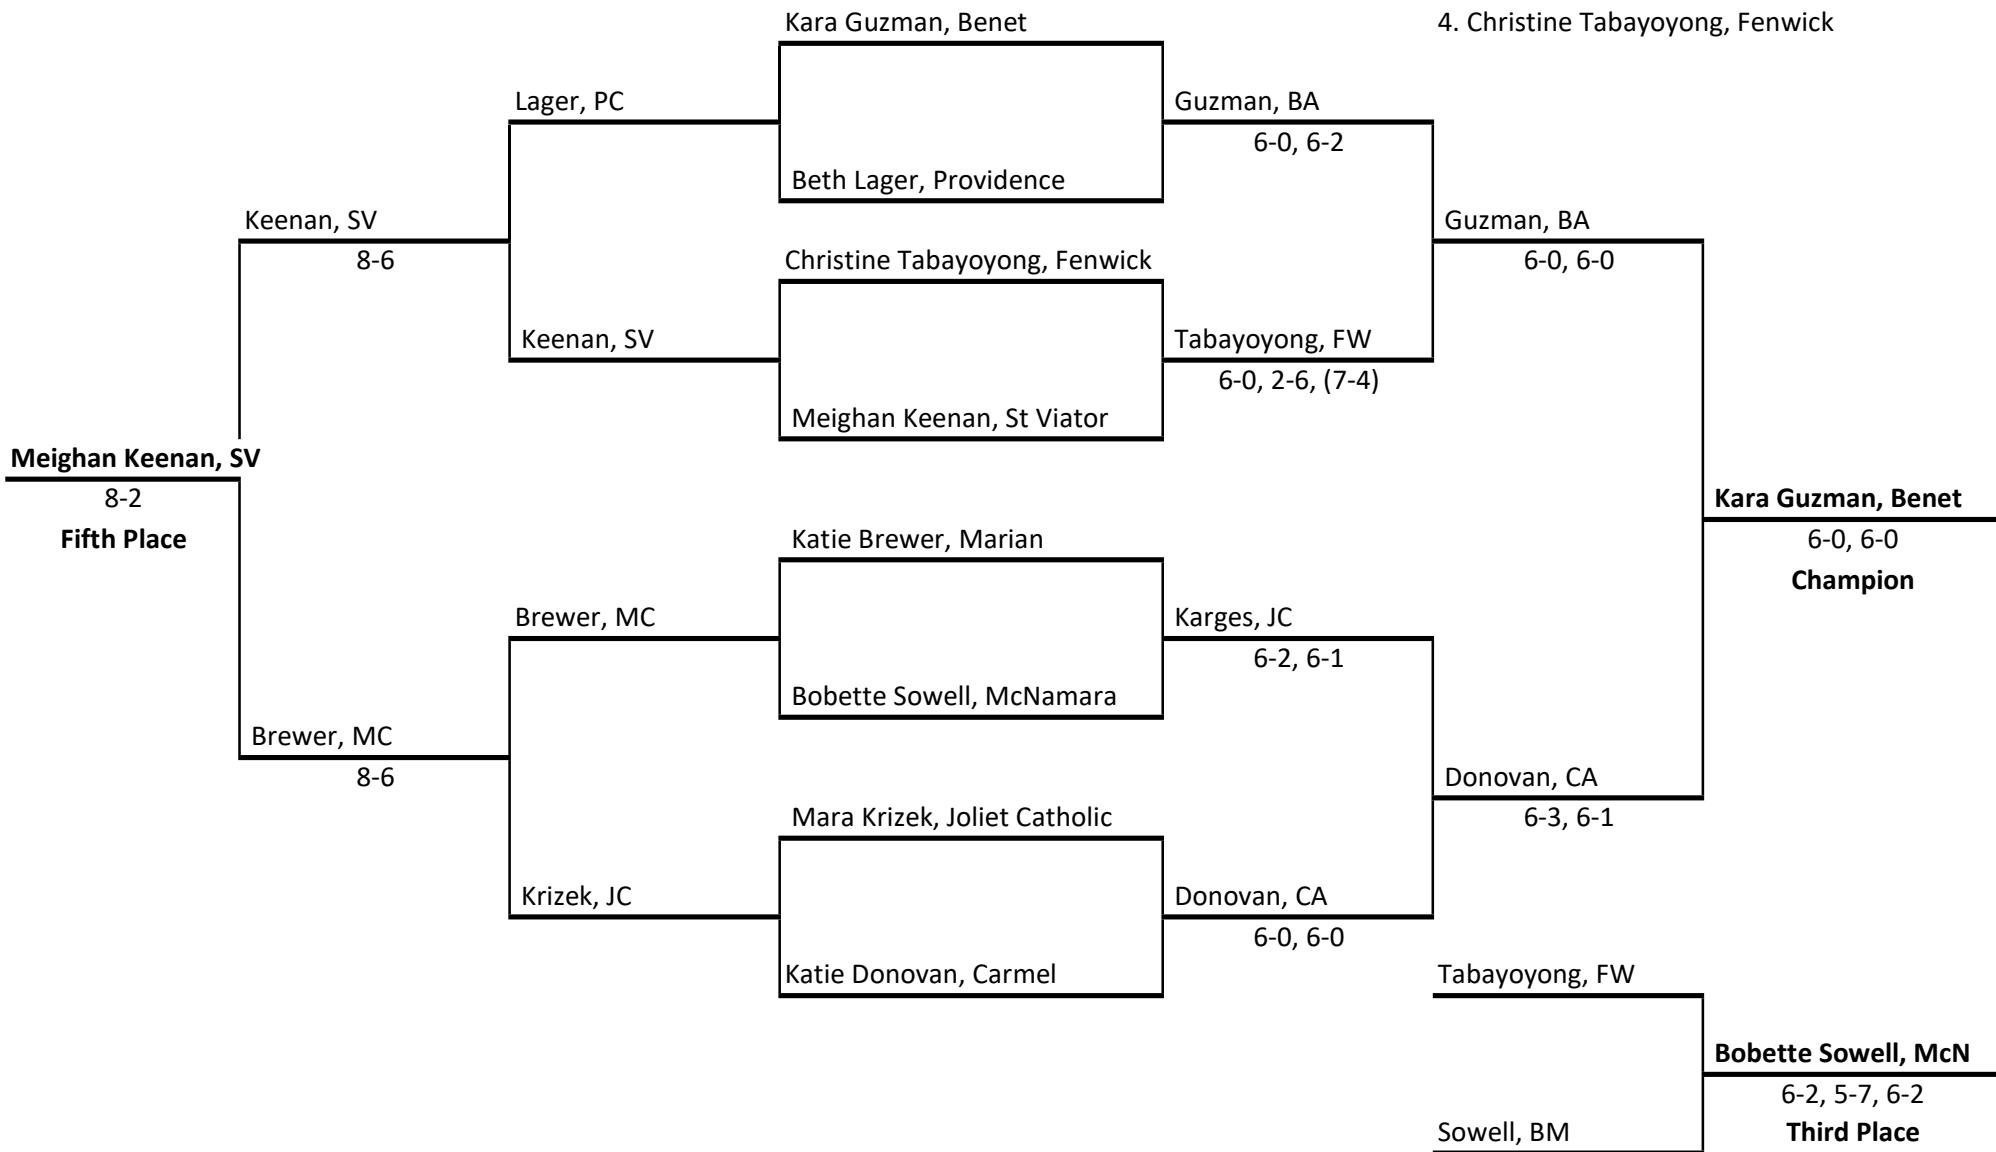

**East Suburban Catholic Conference
2000 Women's Tennis Varsity
Saturday, Oct. 7 at Marian Catholic**

First Singles

Seeded players:

1. Kara Guzman, Benet
2. Katie Donovan, Carmel
3. Bobette Sowell, McNamara
4. Christine Tabayoyong, Fenwick

**East Suburban Catholic Conference
2000 Women's Tennis Varsity
Saturday, Oct. 7 at Marian Catholic**

Third Doubles

Seeded players:

1. Pope-Doughty, Benet
2. Orfei-Parenti, Fenwick
3. Waszkiewicz-Dziadus, St Viator
4. Reznik-Bascewski, Marian