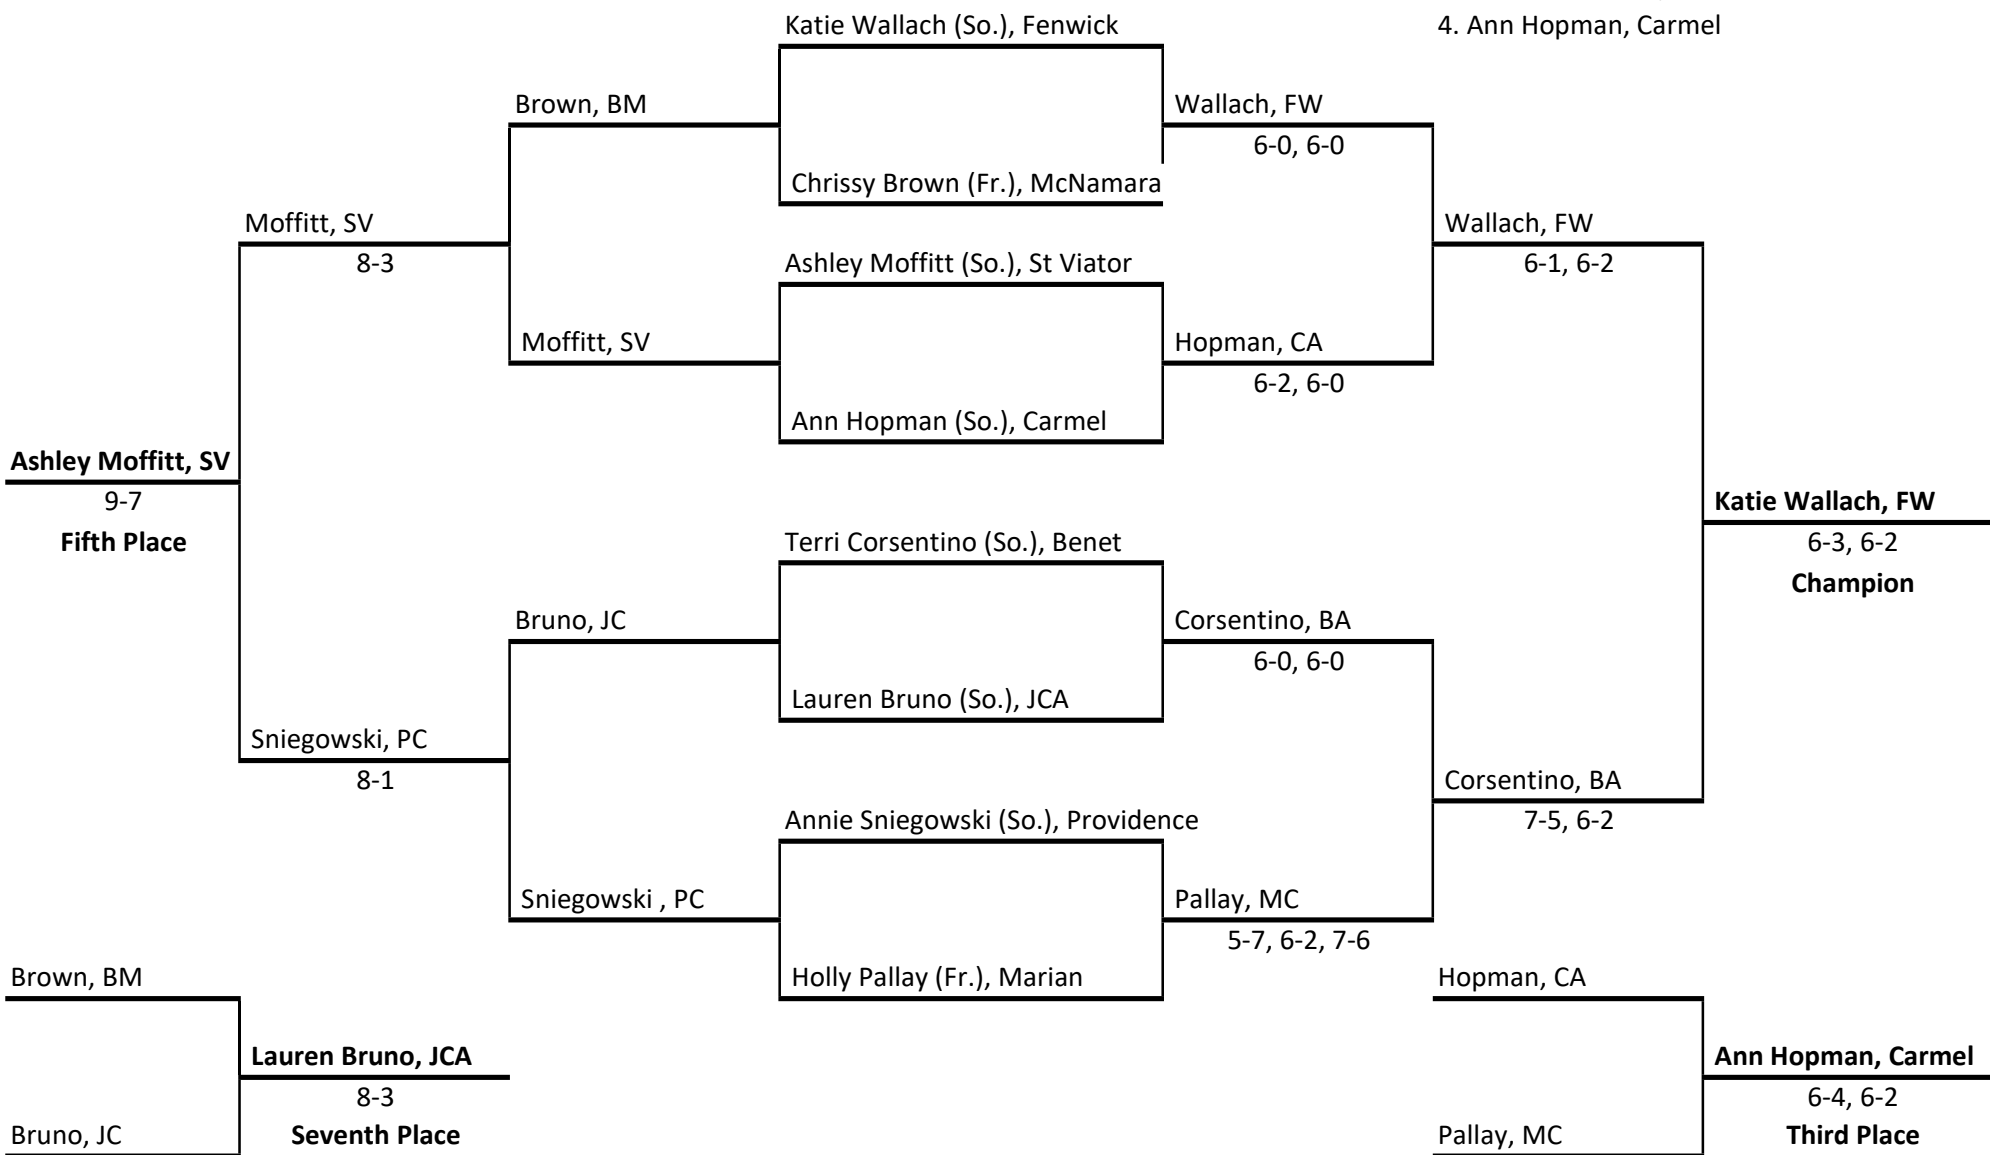

**East Suburban Catholic Conference  
2000 Women's Tennis Frosh-Soph  
Saturday, Oct. 7 at Joliet Catholic**

**First Singles**

**Seeded players:**

1. Katie Wallach, Fenwick
2. Holly Pallay, Marian
3. Terri Corsentino, Benet
4. Ann Hopman, Carmel

**East Suburban Catholic Conference  
2000 Women's Tennis Frosh-Soph  
Saturday, Oct. 7 at Joliet Catholic**

**Third Doubles**

**Seeded players:**

1. Brandenburg-Newman, Fenwick
2. Schweitzer-Smith, Carmel
3. Slabach-Kaelin, Benet
4. Tokarski-Moffitt, St Viator